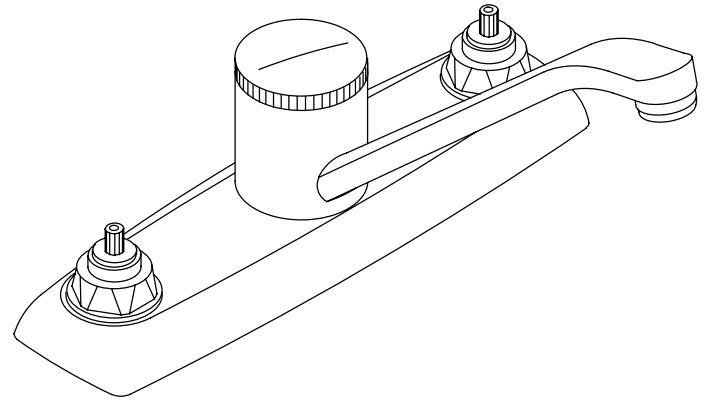

**CORALAIS™ DECORATOR SERIES**

**KITCHEN SINK BASE FAUCET  
K-15830-K**

**FEATURES**

- Metal construction
- For 8" centers
- Reversible quarter-turn washerless ceramic disc valves
- 7-5/8" swing spout
- 2.2 gallons per minute
- Variety of handle style options

**CODES/STANDARDS APPLICABLE**

Specified model meets or exceeds the following:

- ASME/ANSI A112.18.1M
- CSA B125
- Energy Policy Act of 1992
- IAPMO/UPC
- NSF 61

**COLORS/FINISHES**

- CP Polished Chrome

**SPECIFIED MODEL:** For complete faucet, both base faucet and handle choice must be specified.

Model	Description	
K-15830-K	Coralais Decorator Series Kitchen Sink Base Faucet	<input type="checkbox"/> CP

Required Accessory (Includes Two Handles)			 ADA	 ADA	 ADA	
K-15850-1	Euro	<input type="checkbox"/> CP				
K-15850-3D	White Porcelain Cross, ©Disney		<input type="checkbox"/> CP			
K-15850-3P	White Porcelain Cross		<input type="checkbox"/> CP			
K-15850-4M	Lever, Polished Chrome Insert			<input type="checkbox"/> CP		
K-15850-4N	Lever, Polished Brass Insert			<input type="checkbox"/> CP		
K-15850-4P	Lever, White Porcelain Insert			<input type="checkbox"/> CP		
K-15850-4R	Lever, Acrylic Insert				<input type="checkbox"/> CP	
K-15850-7M	Stacked, Polished Chrome Insert					<input type="checkbox"/> CP
K-15850-7N	Stacked, Polished Brass Insert					<input type="checkbox"/> CP

**PRODUCT SPECIFICATION:**

Two-handle kitchen sink base faucet shall be of metal construction. Faucet shall feature reversible quarter-turn washerless ceramic disc valves, assuring positive handle stop positioning. Product shall include 8" centers, and 7-5/8" swing spout. Faucet shall be Kohler Model K-15830-K-CP and handles shall be Kohler Model K-15850-\_\_\_\_\_-CP.