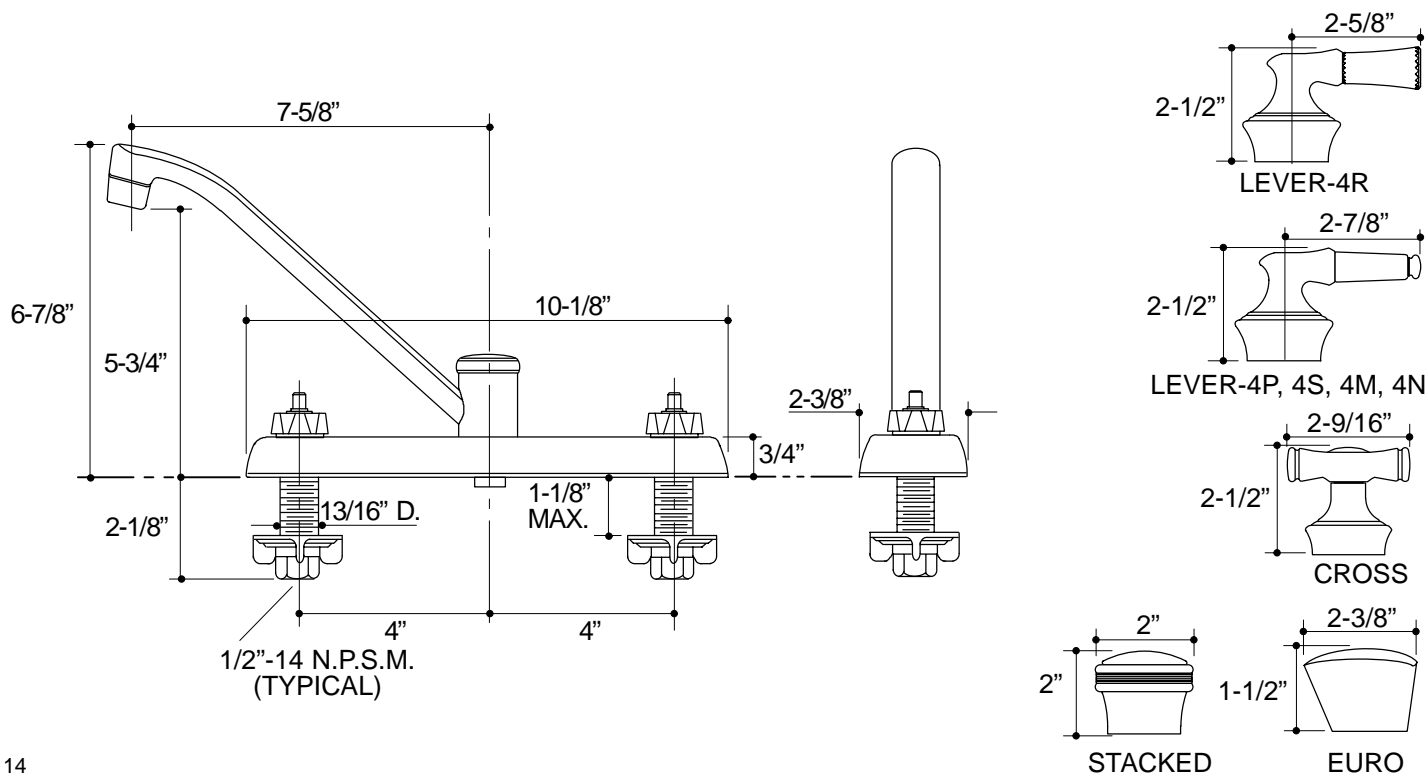

CORALAIS™ DECORATOR SERIES

14

PRODUCT DIAGRAM