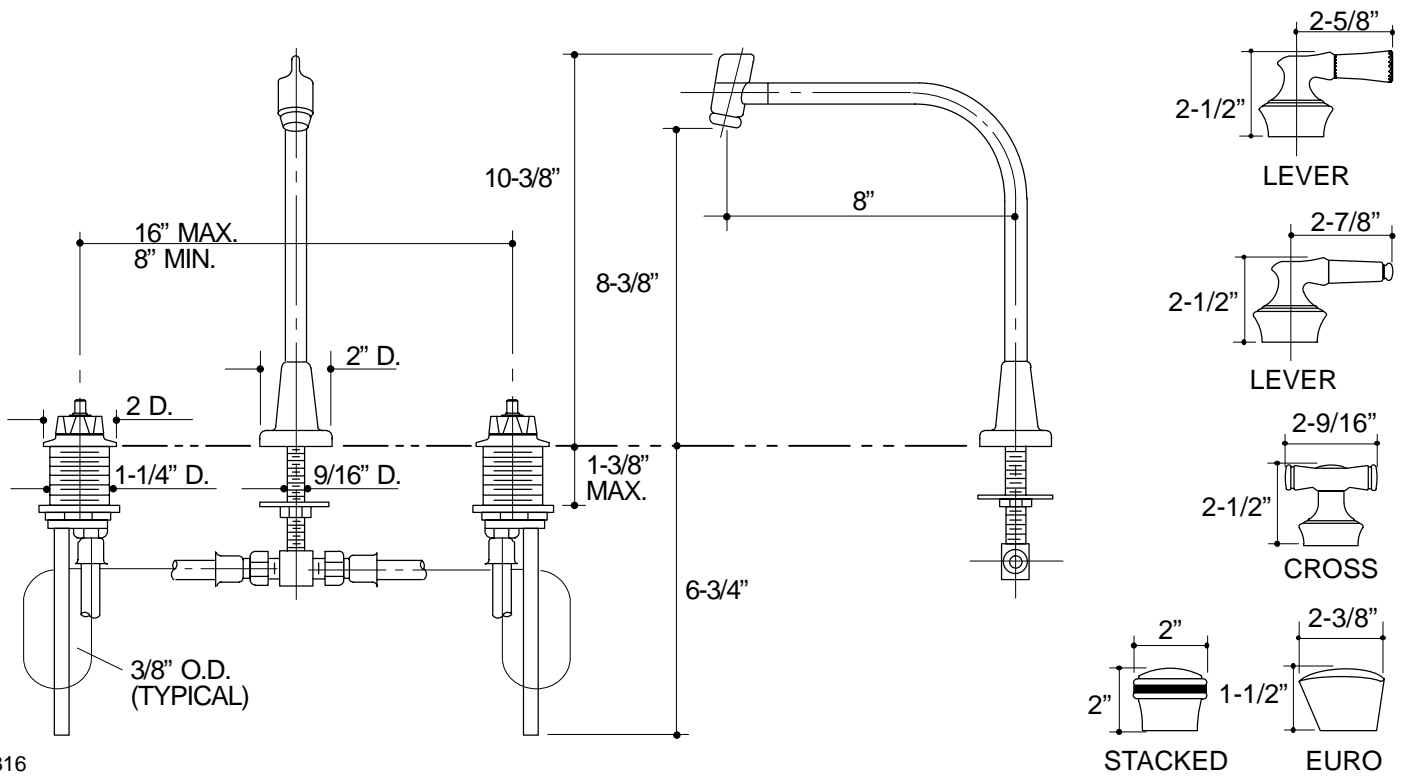

CORALAIS™ DECORATOR SERIES

PRODUCT DIAGRAM