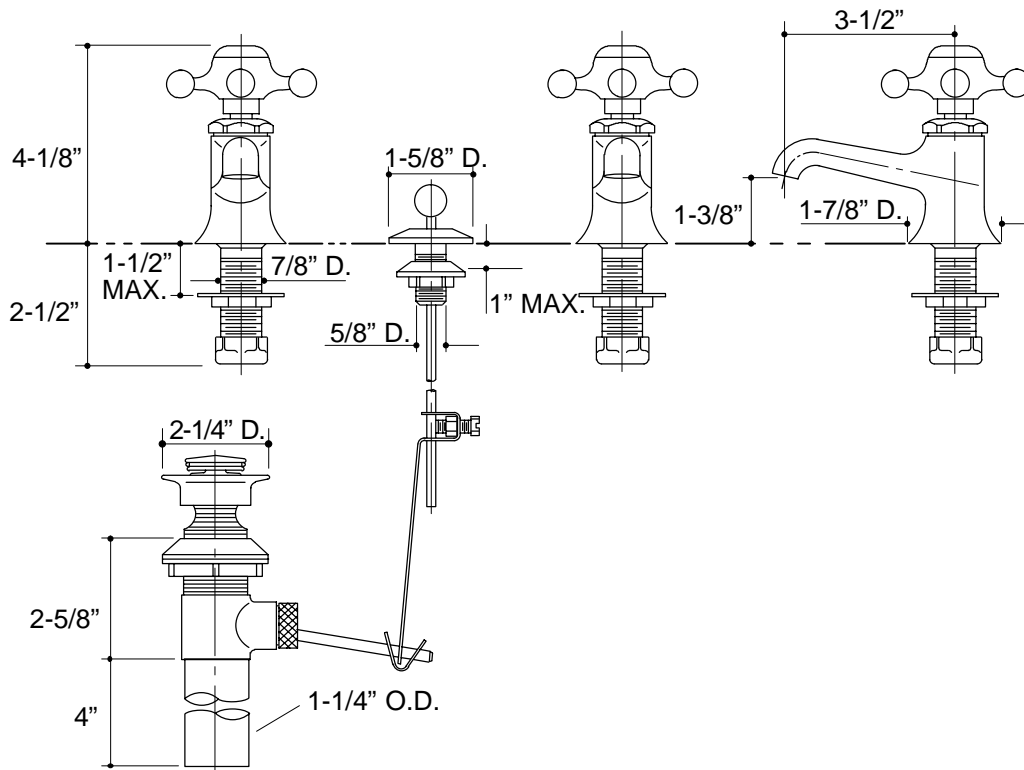

Ordering Information

Applicable product:	
Lavatory faucet	K-153-3

14

K-153-3 Antique™ Lavatory Faucet, Pair
 112470-1-AA (9619)

NOTES: