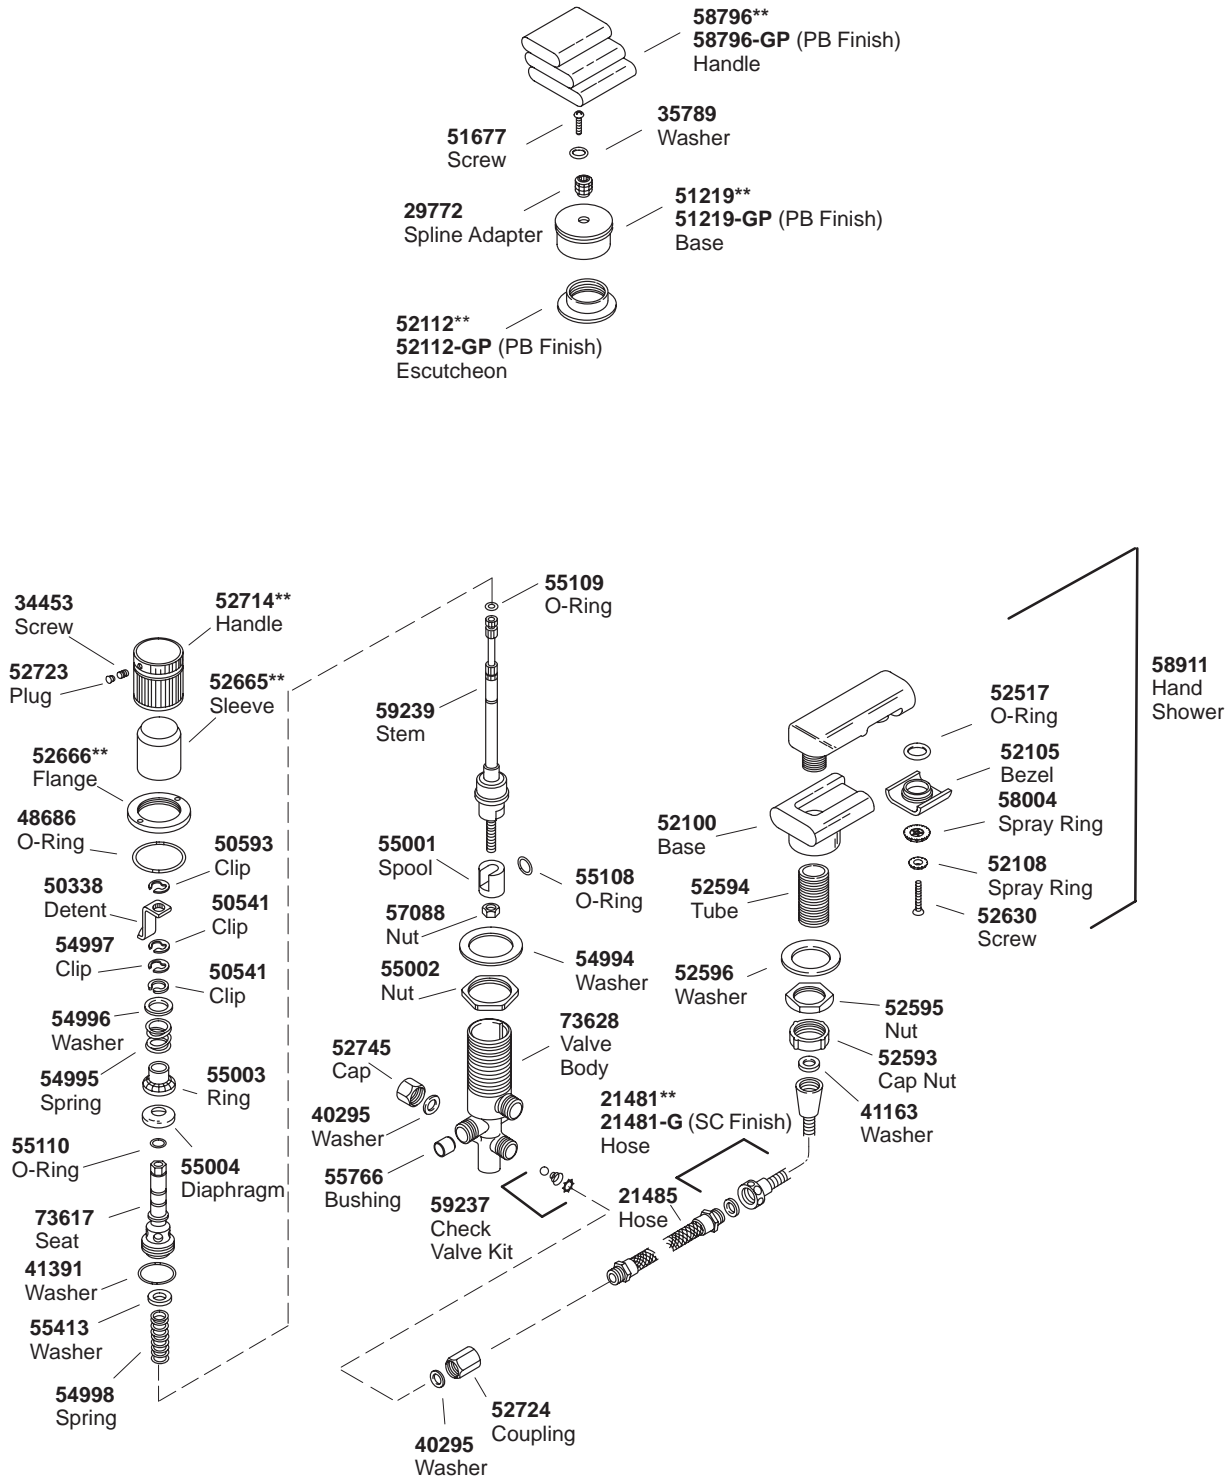

K#	4-1/4" Bullnose Spout	6-1/4" Bullnose Spout	7" Flume Spout	9" Flume Spout
7926-2-**-AA			X	
7929-2-**-AA				X
7936-**-AA/BA/CA/DA		X		
7936-2-**-AA		X		
7938-**-AA/BA/CA/DA	X			
7938-2-**-AA	X			
7953-**-AA/AB/BB/CB			X	
7953-2-**-AA			X	
7954-**-AA/BA/CA				X
7954-2-**-AA				X

**Finish/color code must be specified when ordering.

**Finish/color code must be specified when ordering.