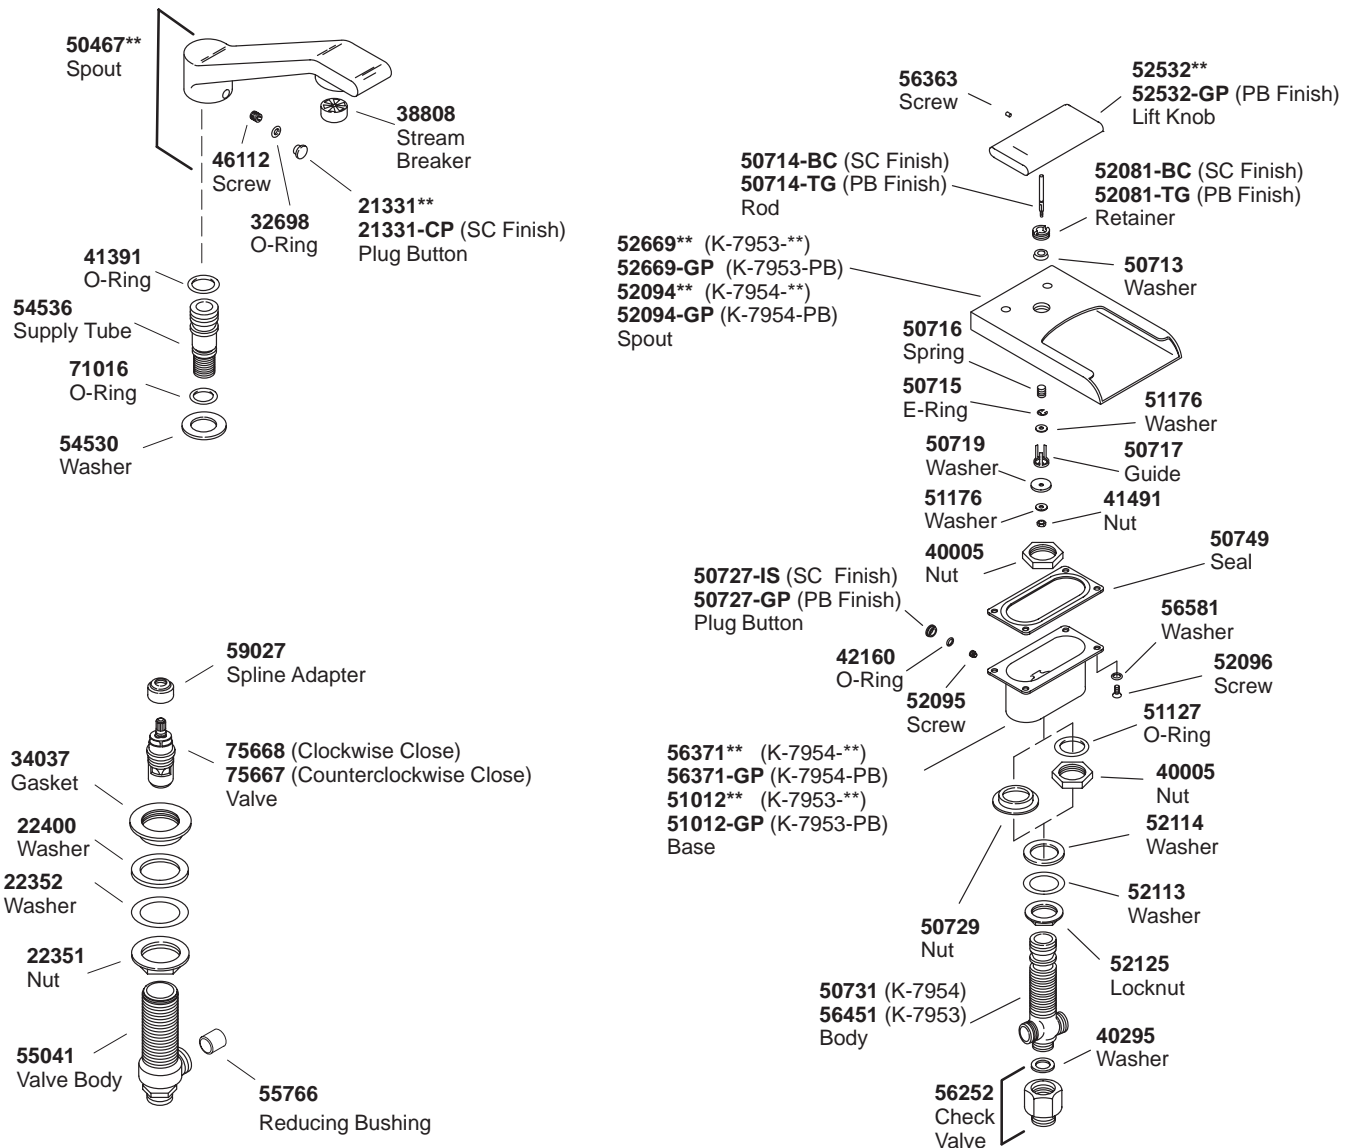

K#	4-1/4" Bullnose Spout	6-1/4" Bullnose Spout	7" Flume Spout	9" Flume Spout
7926-2-**-AA			X	
7929-2-**-AA				X
7936-**-AA/BA/CA/DA		X		
7936-2-**-AA		X		
7938-**-AA/BA/CA/DA	X			
7938-2-**-AA	X			
7953-**-AA/AB/BB/CB			X	
7953-2-**-AA			X	
7954-**-AA/BA/CA				X
7954-2-**-AA				X

**Finish/color code must be specified when ordering.

**Finish/color code must be specified when ordering.