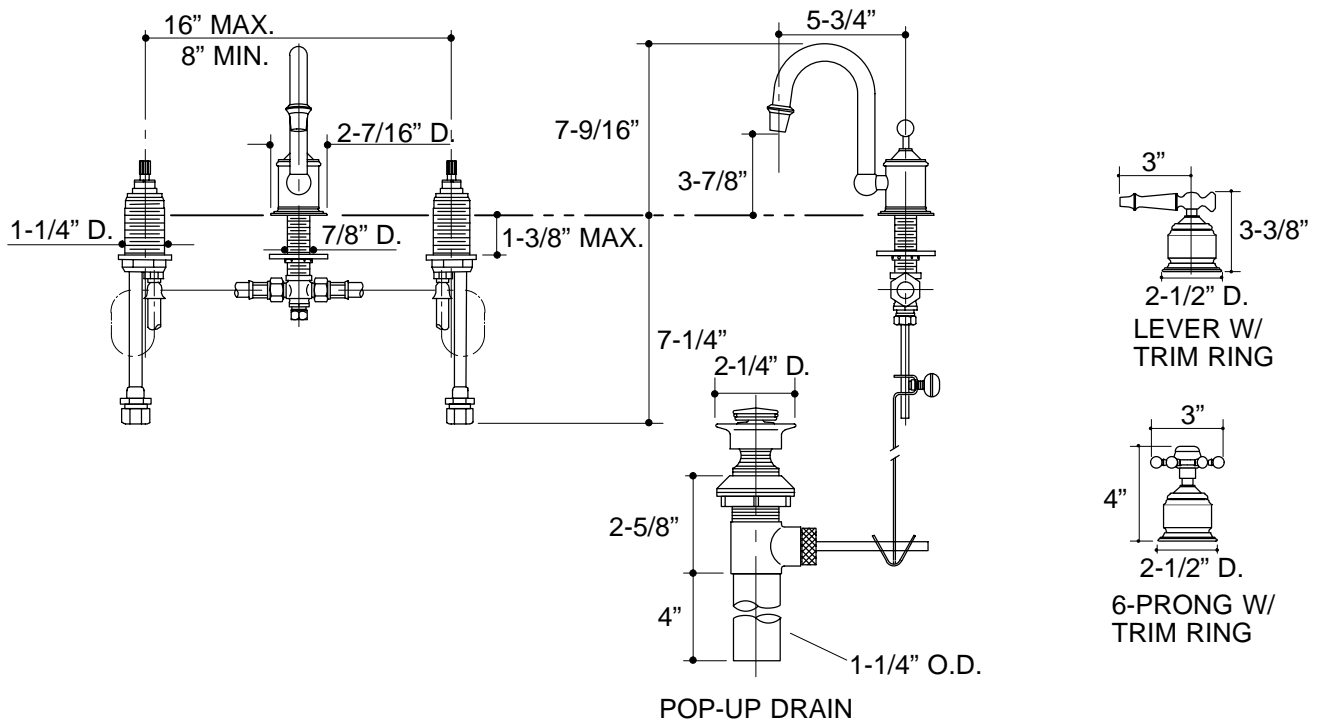

Ordering Information

Applicable faucet:	
Curio six-prong handles*	K-325-3D
Curio lever handles*	K-325-4D
Accessories/hardware:	
Curio trim rings (metal, pr.)	K-17200
*Requires trim rings.	
ADA Lever handles are ADA compliant	

18

K-325 Antique Curio™ Lavatory Faucet
112659-1-AA (9619)

KOHLER®

NOTES: