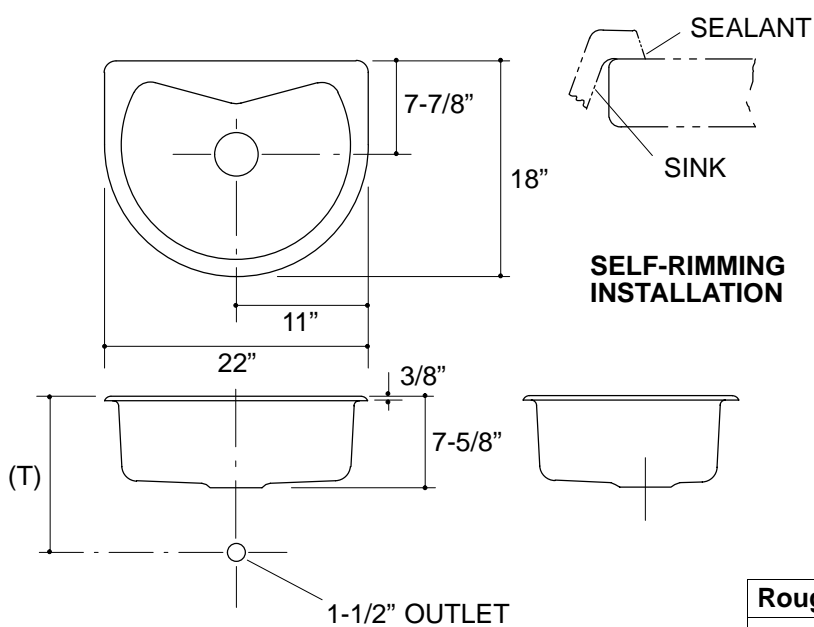

FEATURES

- 22 x 18"
- Cast iron
- Acid resistant enamel finish
- Undercounter or self-rimming
- Single compartment
- Less faucet drilling
- Semi-circular

CODES/STANDARDS APPLICABLE

Specified model meets or exceeds the following:

PRODUCT SPECIFICATION:

The semi-circular entertainment sink shall be 22" in length, and 18" in width. Sink shall be made of cast iron with acid resistant enamel finish. Sink shall be single compartment. Sink shall be undercounter or self-rimming. Sink shall be less faucet drilling. Sink shall be Kohler Model K-6558-_____.

PRODUCT INFORMATION

Fixture*:		basin area	water depth
Sink		19" x 13"	7"
Outlet	3-5/8" D.		

* Approximate measurements for comparison only.

Included Components:	
Basin clamp assembly, undercounter	52047
Cutout template	112616-7

NOTE: WATERPROOF UNPROTECTED OVERHANG AREA ON THE UNDERSIDE OF WOOD COUNTER

Roughing-In Notes

(T) Drain typically 13".

Supplied basin clamp assemblies require 1" minimum countertop thickness. Installer must supply anchors for thinner countertops.