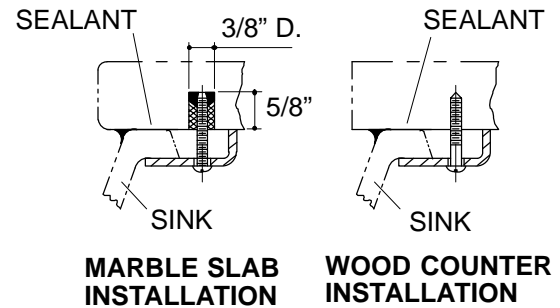

PRODUCT SPECIFICATION:

The semi-circular entertainment sink shall be 22" in length, and 18" in width. Sink shall be made of cast iron with acid resistant enamel finish. Sink shall be single compartment. Sink shall be undercounter or self-rimming. Sink shall be less faucet drilling. Sink shall be Kohler Model K-6558-_____.

PRODUCT INFORMATION

Fixture*:		basin area	water depth
Sink		19" x 13"	7"
Outlet	3-5/8" D.		

* Approximate measurements for comparison only.

Included Components:	
Basin clamp assembly, undercounter	52047
Cutout template	112616-7