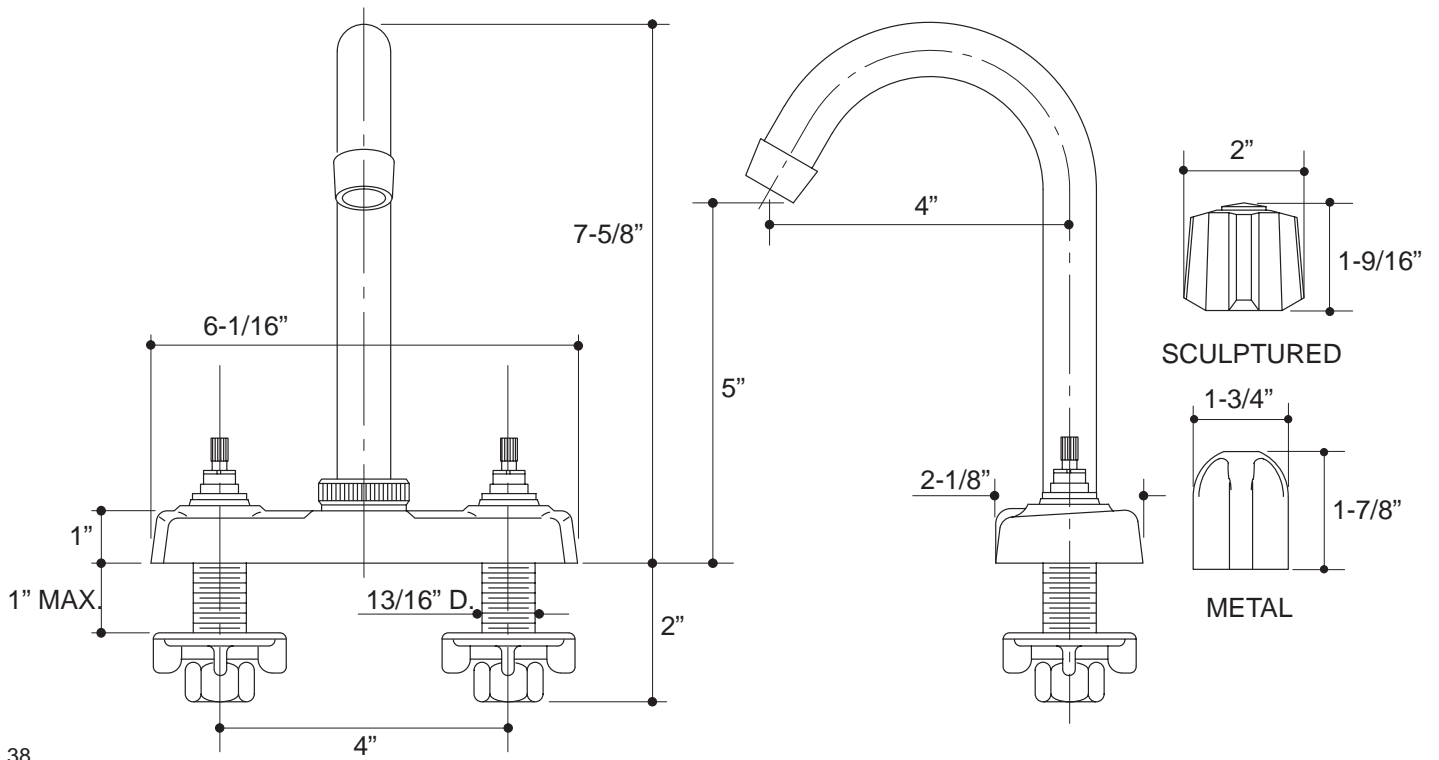

**Ordering Information**

Applicable faucet:	
Metal handles	K-11933-U
Sculptured acrylic handles	K-11933-P

38

**K-11933 Trend**<sup>®</sup> Faucet  
112689-1-AA (A)

**NOTES:**