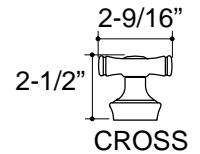

CORALAIS™ DECORATOR SERIES

.8<316

PRODUCT DIAGRAM