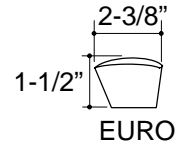

CORALAIS™ DECORATOR SERIES

.8<316

PRODUCT DIAGRAM