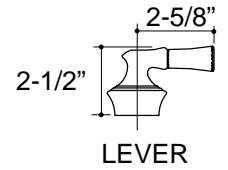

CORALAIS™ DECORATOR SERIES

.8<316

PRODUCT DIAGRAM