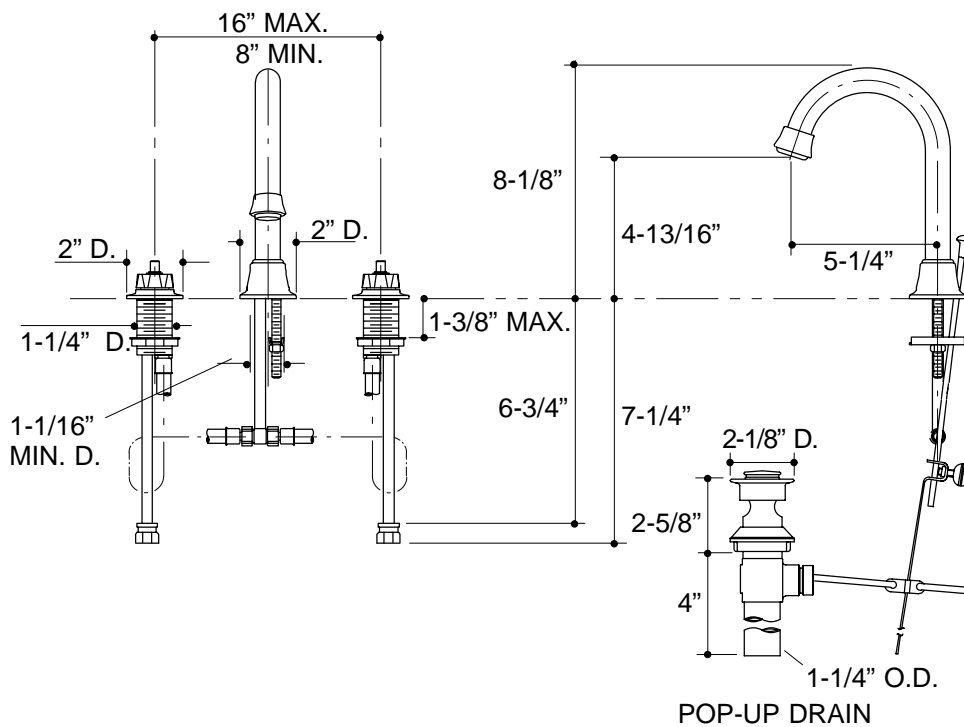

CORALAIS™ DECORATOR SERIES

.8<316

PRODUCT DIAGRAM