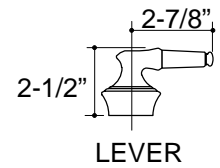

CORALAIS™ DECORATOR SERIES

.8<316

PRODUCT DIAGRAM