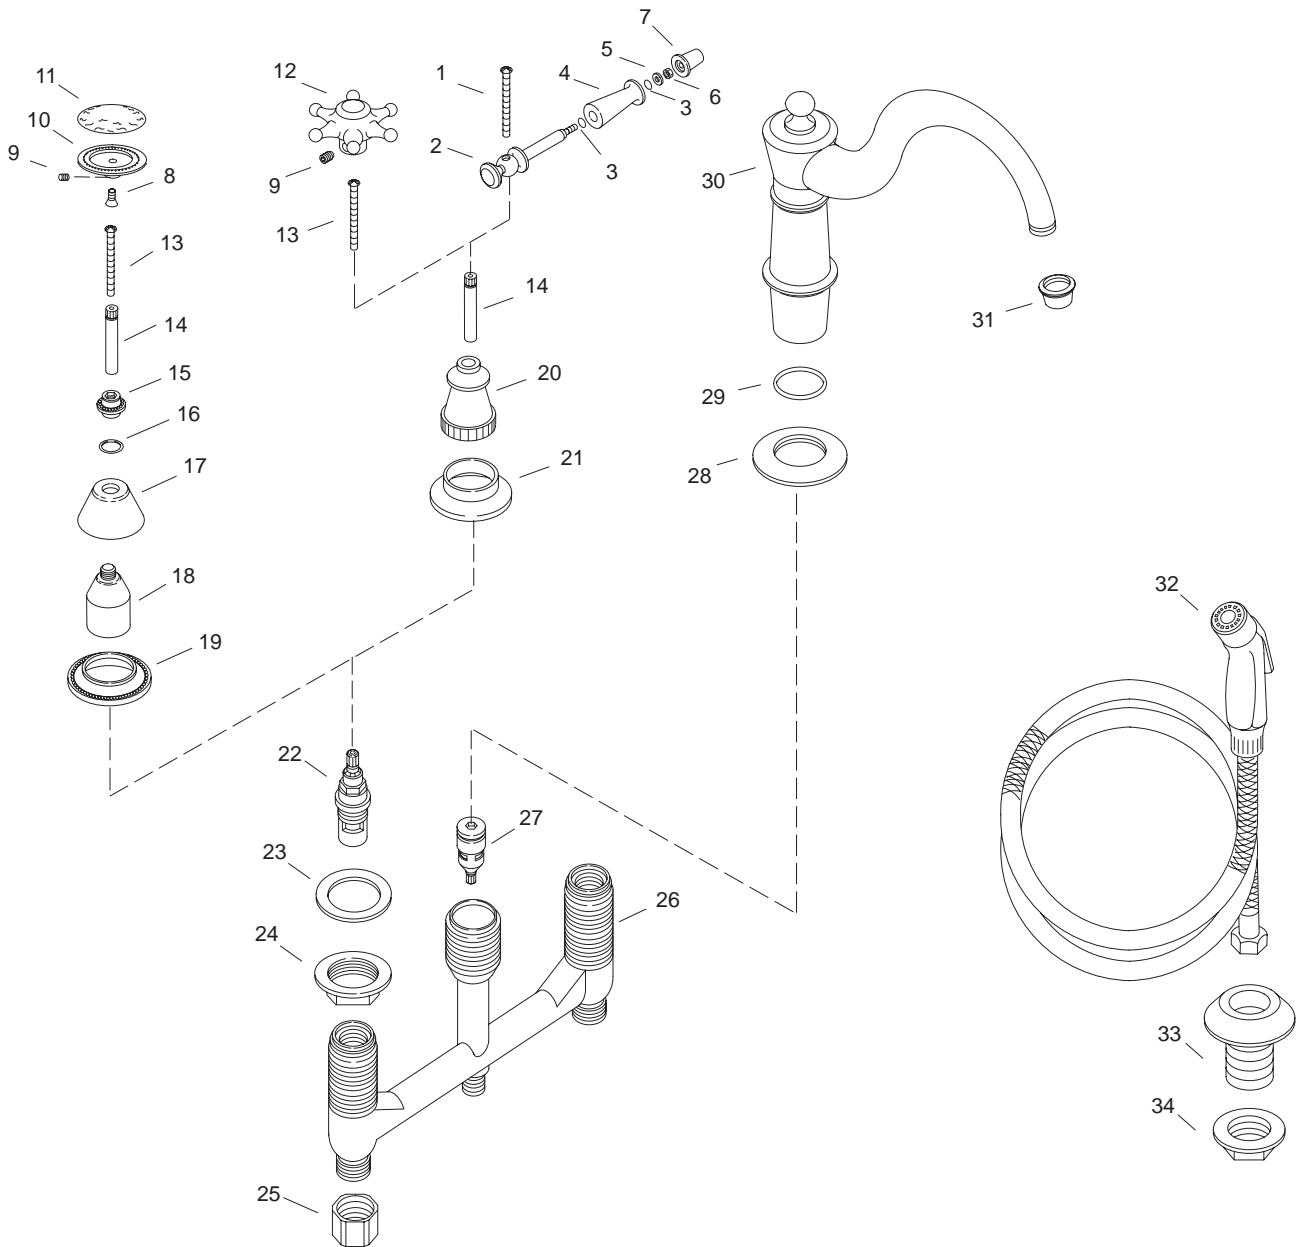

# KOHLER® SERVICE PARTS

## ANTIQUE™ SINK FAUCETS

K#	Cross Handles	Lever Handles	Oval Handles
K-158-3-**-BA	X		
K-158-4-**-BA		X	
K-158-9B-**-BA			X

Oval Handle Trim	Ceramic	Garland Texture
K-253-**-AA	X	
K-258-**-AA		X

**\*\*Finish/color code must be specified when ordering.**

### SERVICE PARTS

ITEM	PART NO.	DESCRIPTION
1		Available in Service Kit Only
2	21254**	Handle
3	51679	O-Ring
4	21256	Sleeve
5	21251	Washer
6	21259	Nut
7	21258**	End Cap
8	52407	Screw
9	50283	Setscrew
10	57024**	Handle (Less Insert)
11	52569**	Ceramic Cap
12	50281**	Handle (Hot)
	50282**	Handle (Cold)
13		Available in Service Kit Only
14		Available in Service Kit Only
15	52578**	Bonnet Nut
16	34353	O-Ring
17	52568	Ceramic Bell
18	58669	Stem
19	58654	Escutcheon
20	40479**	Bonnet
21	58534**	Escutcheon
22	30431	Valve (Counterclockwise Close)
	30430	Valve (Clockwise Close)
23	32060	Washer
24	50903	Nut
25	32751	Nut
26	55048	Body Subassembly
27	52393	Diverter Assembly
28	74659	Escutcheon
29	21159	O-Ring
30		Available in Service Kit Only
31	36686**	Nozzle Assembly
32	71110-A	Spray and Hose Assembly (White)
33	41045**	Hose Guide
34	33326	Nut

### SERVICE KITS

PART NO.	ITEM	QTY.	DESCRIPTION
74727-BC			Stem Extension Kit
	1	1 ea.	Screw
	14	1 ea.	Extension
52722**			Ceramic Cap Assembly
	8	1 ea.	Screw
	11	1 ea.	Ceramic Cap
57127**			Handle Kit
	9	1 ea.	Setscrew
	10	1 ea.	Handle (Less Insert)
74728-BC			Stem Extension Kit
	13	1 ea.	Screw
	14	1 ea.	Stem Extension
74788**			Spout Assembly
	30	1 ea.	Spout Assembly
	31	1 ea.	Nozzle Assembly