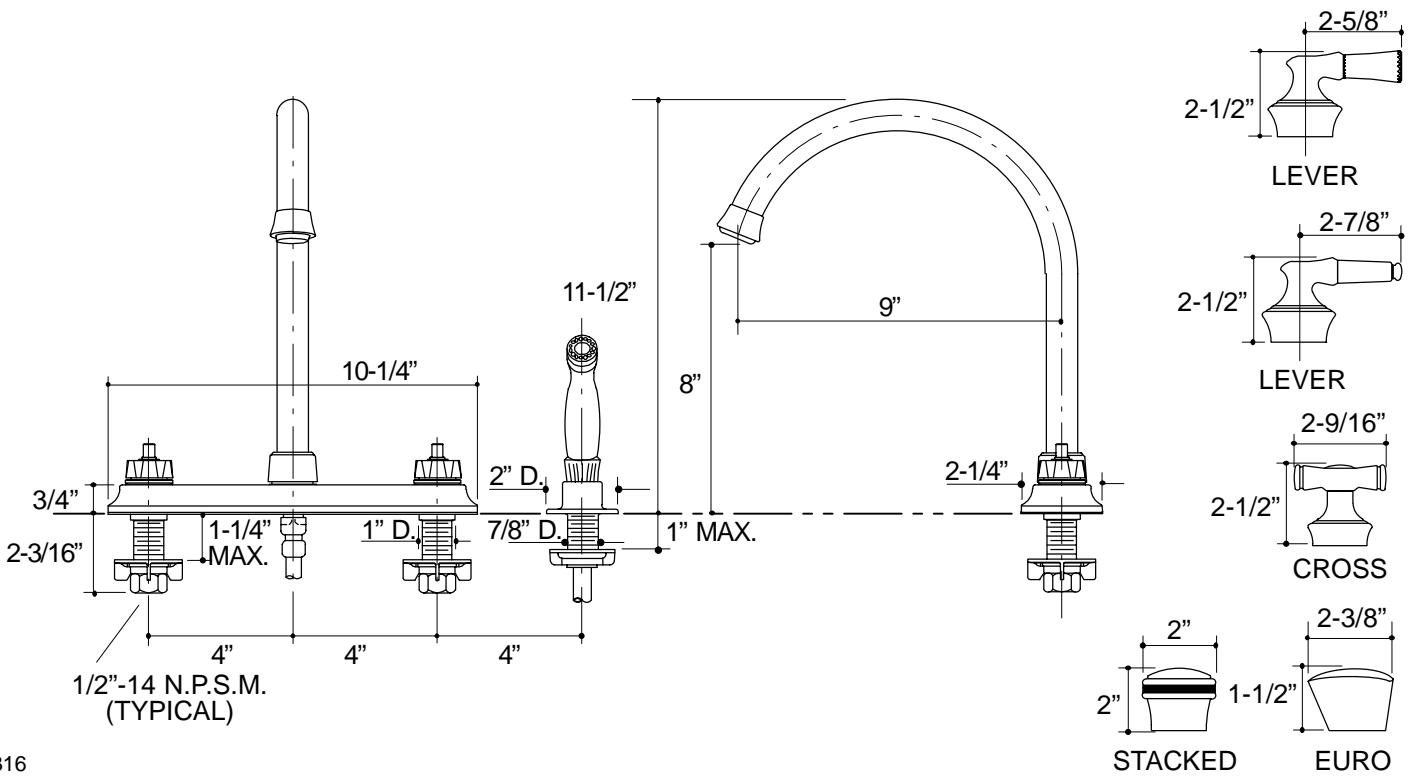

CORALAIS™ DECORATOR SERIES

PRODUCT DIAGRAM