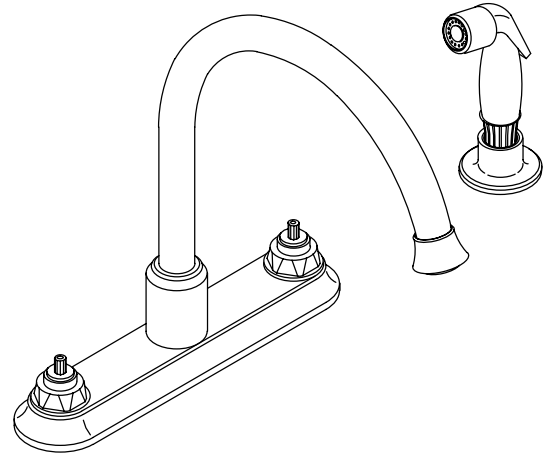

CORALAIS™ DECORATOR SERIES

**KITCHEN SINK BASE FAUCET
K-15889-K**

FEATURES

- Metal construction
- For 8" centers
- Reversible quarter-turn washerless ceramic disc valves
- 9" traditional swing spout
- 2.2 gallons per minute
- Variety of handle style options
- Black handspray

SPECIFIED MODEL: For complete faucet, both base faucet and handle choice must be specified.

Model	Description		
K-15889-K	Coralais Decorator Series Kitchen Sink Base Faucet	<input type="checkbox"/> CP	<input type="checkbox"/> PB

PRODUCT SPECIFICATION:

Two-handle kitchen sink base faucet shall be of metal construction. Faucet shall feature reversible quarter-turn washerless ceramic disc valves, assuring positive handle stop positioning. Product shall include 8" centers, 9" swing spout, and black handspray. Faucet shall be Kohler Model K-15889-K-_____ and handles shall be Kohler Model K-15850-_____-_____.