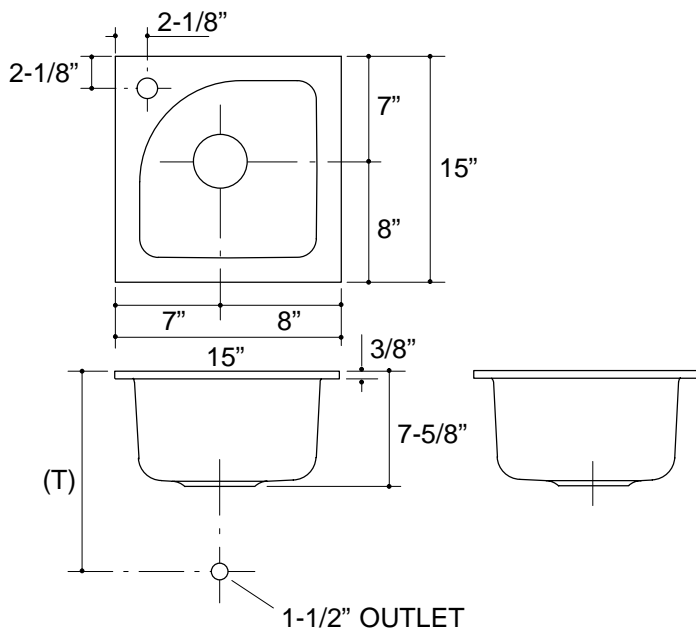

FEATURES

- 15" x 15"
- Cast iron
- Acid resistant enamel finish
- Tile-in
- Single compartment
- Single-hole drilling

CODES/STANDARDS APPLICABLE

Specified model meets or exceeds the following:

- ASME/ANSI A112.19.1M
- IAPMO/UPC
- Canadian Standards Association (CSA)
- State of Massachusetts

PRODUCT SPECIFICATION:

The tile-in entertainment sink shall be 15" in length, and 15" in width. Sink shall be made of cast iron with acid resistant enamel finish. Sink shall be single compartment. Sink shall be single-hole drilled. Sink shall be Kohler Model K-5902-1-_____.

SORBET™

PRODUCT INFORMATION

Fixture*:		basin area	water depth
Sink		12" x 12"	7"
Outlet	3-5/8" D.		
Faucet holes	1-3/8" D.		
* Approximate measurements for comparison only.			

Roughing-In Notes	
(T) Drain typically 13".	
Cutout	13-3/4" x 13-3/4" with 2-1/8" radius corners.