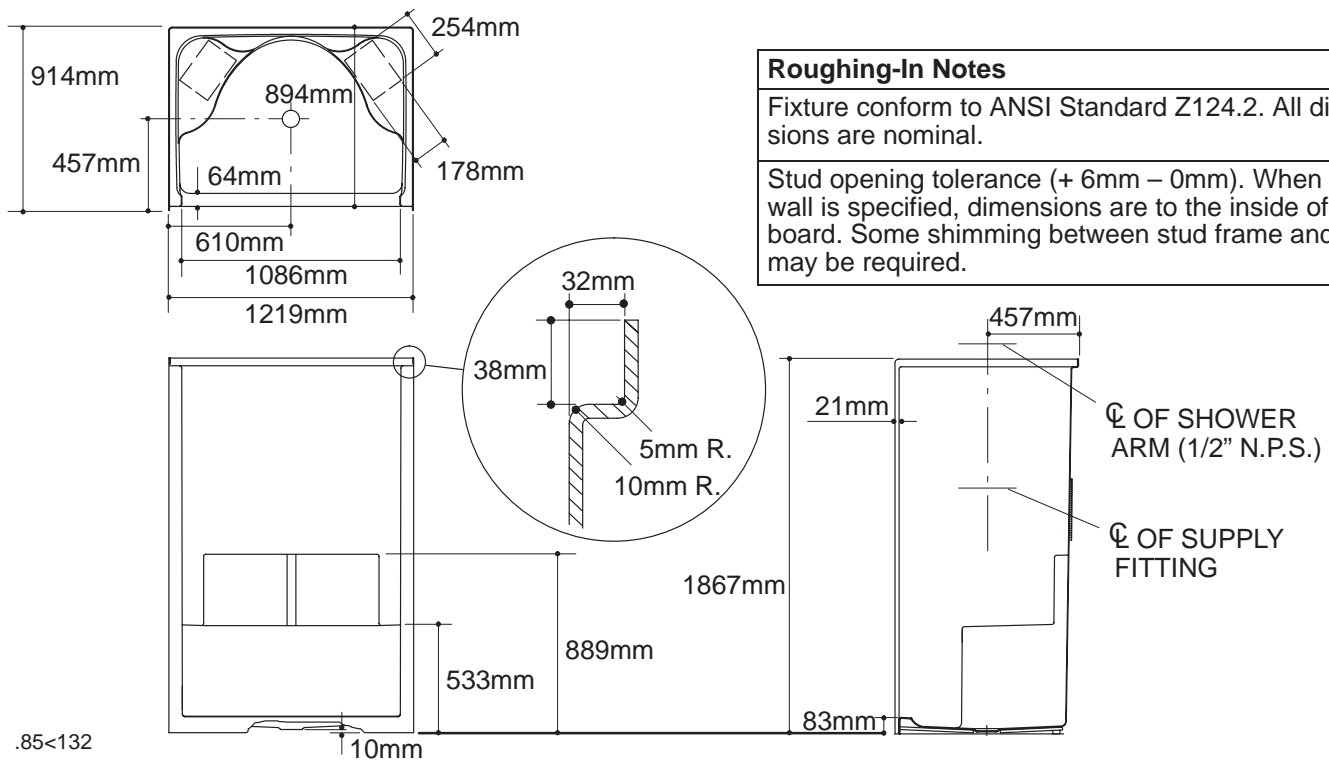

Ordering Information

Accessories/hardware:		
Drain	K-9132	recommended
Focal shower door or Forum™ shower door or Helios™ shower door	K-701122 or K-703024 or K-704014	recommended

Product Information

Fixture:	
Weight	42 Kg.
Configuration	1-piece
Drain Outlet	Ø86mm

Installation Notes

Refer to installation instructions included with fixture before beginning installation.

Fixture not drilled for supply fittings.

Shimming may be required to level fixture.

Roughing-In Notes

Fixture conform to ANSI Standard Z124.2. All dimensions are nominal.

Stud opening tolerance (+ 6mm – 0mm). When fire rated wall is specified, dimensions are to the inside of the wall board. Some shimming between stud frame and fixture may be required.