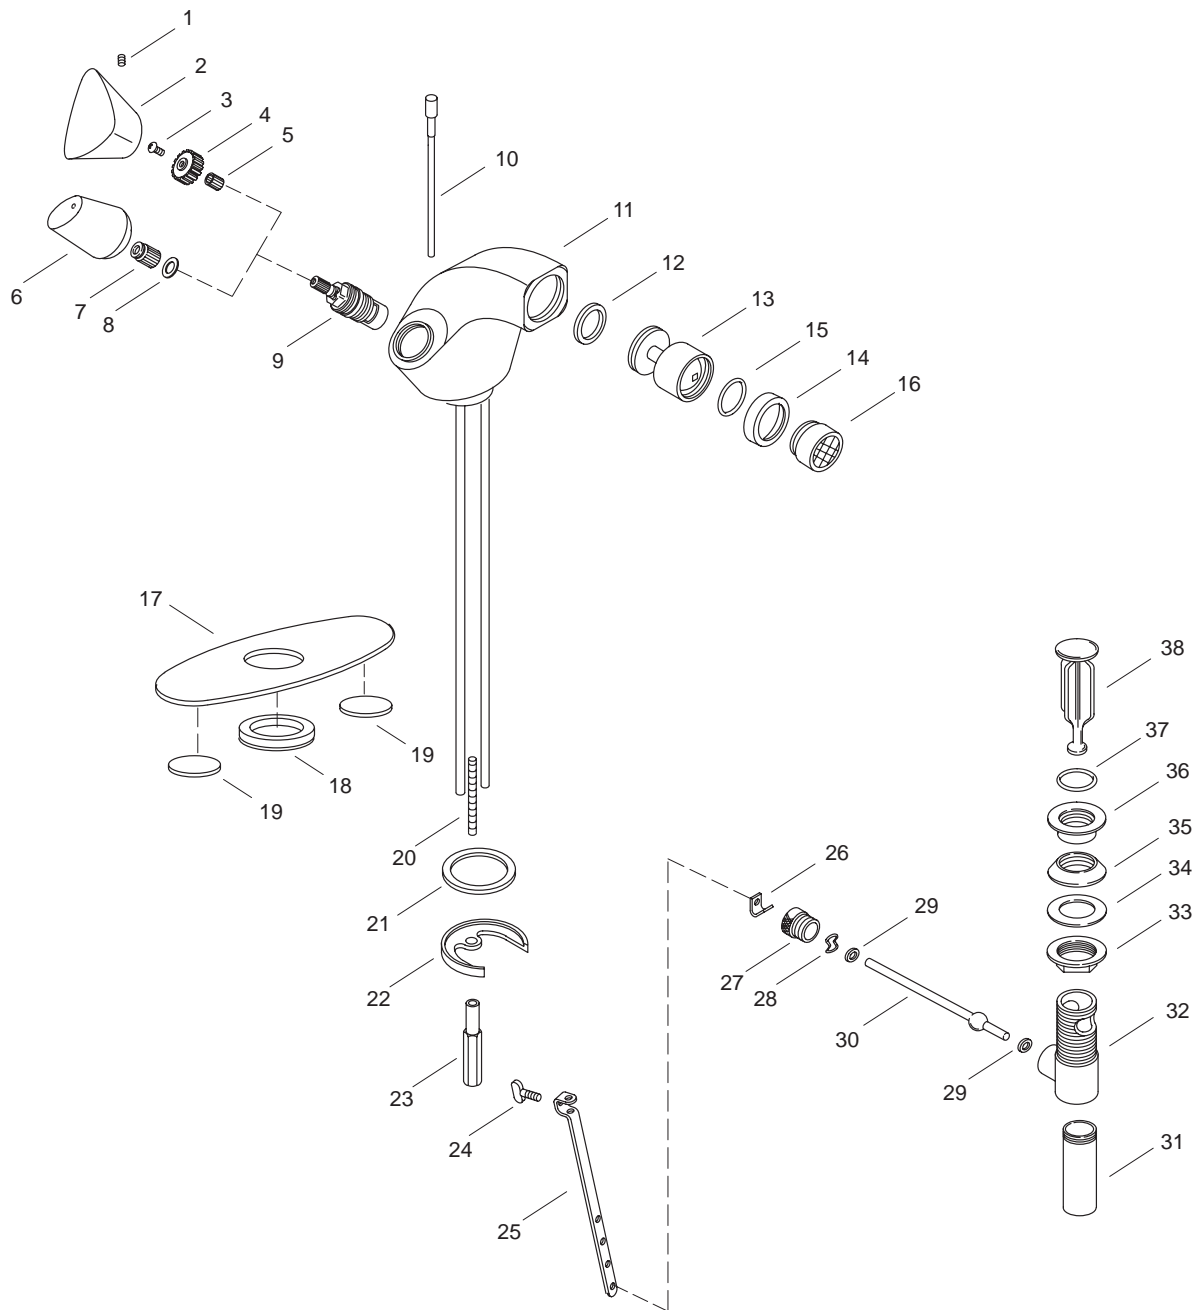

## PROVENCE™ BIDET FAUCET

K#	Sirocco Handles	Euro Handles	Escutcheon Plate Only
K-14533-1-**-AA		X	
K-14533-9-**-AA	X		
K-14530-**-AA			X

**\*\*Finish/color code must be specified when ordering.**

### SERVICE PARTS

ITEM	PART NO.	DESCRIPTION
1	57069	Screw
2	57068**	Handle
3	42450	Screw
4	74365	Spline Adapter
5	59027	Spline Adapter
6	57738**	Handle, Cold
	57739**	Handle, Hot
7	57716	Spline Adapter
8	74194	Washer
9	30430	Ceramic Valve (Clockwise Close)
	30431	Ceramic Valve (Counterclockwise Close)
10	73773**	Lift Rod Assembly
11	74360**	Monoblock Bidet Assembly
12	74859	Gasket
13		Available in Service Kit Only
14	21174	Swivel Aerator Sleeve
15	42160	O-Ring
16	59620**	Aerator
17	75017**	Escutcheon (Order Gaskets Separately)
18	75599	Spacer
19	75039	Gasket
20	73786	Stud
21	57721	Washer
22	73182	Bracket
23	73785	Nut
24	57422	Thumb Screw
25	73382	Link
26	40228	Spring Clip
27	57403-RP	Retainer Nut
28	38745	Washer
29	38744	Washer
30	41312-RP	Lever Subassembly
31	41640-RP	Tailpiece
32	74410-RP	Drain Body
33	40076	Locknut
34	40238	Washer
35	57966	Gasket
36	74732**	Flange
37	38676	O-Ring
38	72412**	Stopper Assembly

### SERVICE KITS

PART NO.	ITEM	QTY.	DESCRIPTION
74978**			Spray Assembly
	12	1 ea.	Gasket
	13	1 ea.	Body Swivel Aerator
	14	1 ea.	O-Ring
	15	1 ea.	Swivel-Aerator Sleeve
	16	1 ea.	Aerator
58156-RP			Drain Hardware
	24	1 ea.	Thumb Screw
	25	1 ea.	Link
	26	1 ea.	Spring Clip
	27	1 ea.	Retainer Nut
	28	1 ea.	Washer
	29	1 ea.	Washer
	30	1 ea.	Lever Subassembly
74413**			Drain Assembly
	32	1 ea.	Drain Body
	33	1 ea.	Locknut
	34	1 ea.	Washer
	35	1 ea.	Gasket
	36	1 ea.	Flange
	37	1 ea.	O-Ring
	38	1 ea.	Stopper Assembly