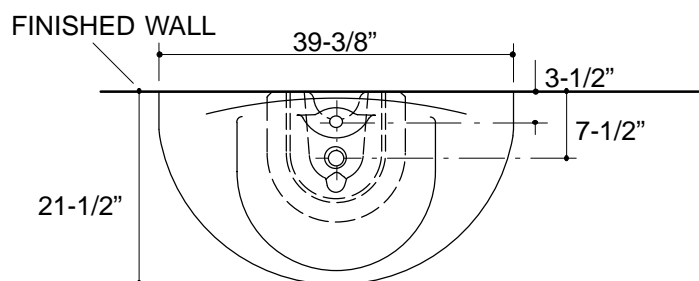

FEATURES

- 39-3/8" x 21-1/2" x 34"
- Fireclay
- Pedestal lavatory
- Single-hole drilling
- Polished chrome overflow trim

CODES/STANDARDS APPLICABLE

Specified model meets or exceeds the following:

- ASME/ANSI A112.19.9M
- IAPMO/UPC
- State of Massachusetts

PRODUCT SPECIFICATION:

The pedestal lavatory shall be 39-3/8" in length, 21-1/2" in width, and 34" in height. Pedestal lavatory shall be made of fireclay. Pedestal lavatory shall be single-hole drilled. Pedestal lavatory shall have polished chrome overflow trim. Pedestal lavatory shall be Kohler Model K-2247-1-_____.

TROCADERO™

PRODUCT INFORMATION

Fixture*:		basin area	water depth
Lavatory		22" x 15"	6-1/8"
Outlet	1-3/4" D.		
* Approximate measurements for comparison only.			

Holes	K-2247-1		
Faucet	1-3/8" D.		

Included Components:	
Basin	K-2248-1
Pedestal	K-2249
Pedestal accessory pack	83049
Rubber pads	63069
Lavatory hardware pack	81603

Roughing-In Notes

Fixture dimensions are nominal and conform to tolerances in ASME/ANSI Standard A112.19.9M.

(T) Pop-up drain 14-1/4".

(S) 11" (Based on 12" riser which may require cutting).

*Supply stops must not protrude from wall more than 4".