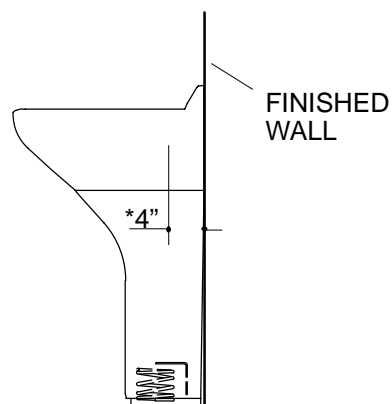

PRODUCT SPECIFICATION:

The pedestal lavatory shall be 39-3/8" in length, 21-1/2" in width, and 34" in height. Pedestal lavatory shall be made of fireclay. Pedestal lavatory shall be single-hole drilled. Pedestal lavatory shall have polished chrome overflow trim. Pedestal lavatory shall be Kohler Model K-2247-1-_____.

TROCADERO™

PRODUCT INFORMATION

Fixture*:		basin area	water depth
Lavatory		22" x 15"	6-1/8"
Outlet	1-3/4" D.		
* Approximate measurements for comparison only.			

Holes	K-2247-1		
Faucet	1-3/8" D.		

Included Components:	
Basin	K-2248-1
Pedestal	K-2249
Pedestal accessory pack	83049
Rubber pads	63069
Lavatory hardware pack	81603

Roughing-In Notes

Fixture dimensions are nominal and conform to tolerances in ASME/ANSI Standard A112.19.9M.

(T) Pop-up drain 14-1/4".

(S) 11" (Based on 12" riser which may require cutting).

*Supply stops must not protrude from wall more than 4".

Provide support for 150 lbs.

.75<116

PRODUCT DIAGRAM