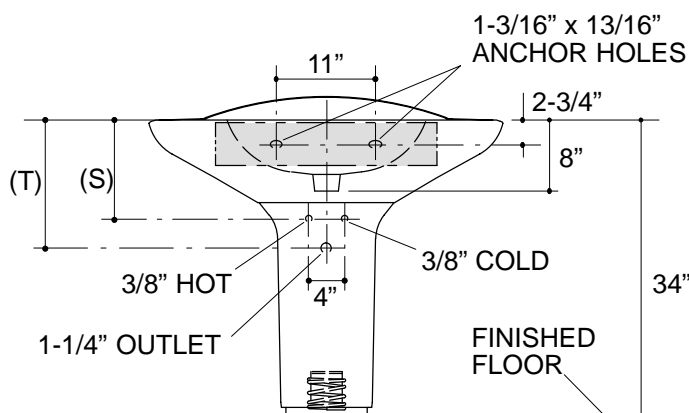

.75<116

PRODUCT DIAGRAM