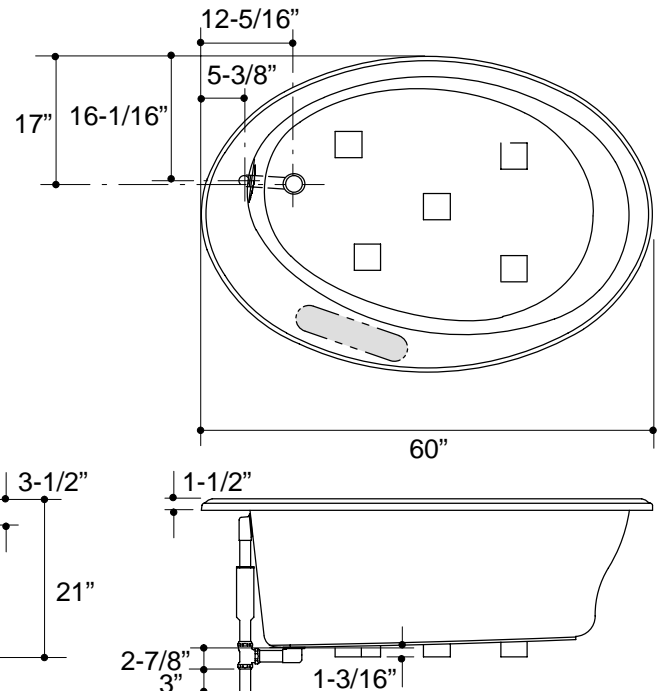

### PRODUCT SPECIFICATION:

The oval bath shall be 60" in length, 42" in width, and 21" in height. Bath shall be made of acrylic. Bath shall be Kohler Model K-1247-\_\_\_\_\_.

## PRODUCT INFORMATION

Fixture*:	basin area	top area	weight
Bathing well	44" x 31"	50" x 34"	83 lbs.
	water depth	capacity	
To overflow	15"	69 gal.	
* Approximate measurements for comparison only.			
Included Components:			
Cutout template		113926-7	

## INSTALLATION NOTES

If installing a rim-mount faucet, make sure there is no interference with drain overflow before drilling any holes. Consult local and national codes for minimum air gap requirements if installing a spout on the faucet deck.

<b>Roughing-In Notes</b>		
No change in measurements if connected with drain illustrated.		
Faucet area		recommended

1.25>132