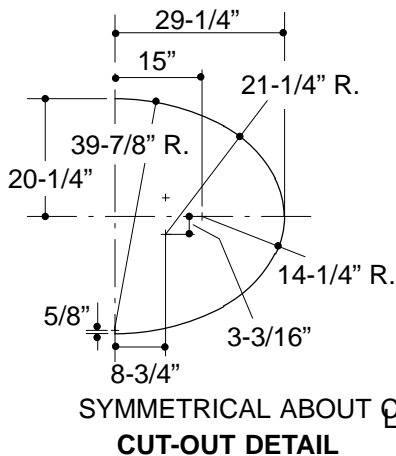

### FEATURES

- 60" x 42" x 21"
- Acrylic

### PRODUCT SPECIFICATION:

The oval bath shall be 60" in length, 42" in width, and 21" in height. Bath shall be made of acrylic. Bath shall be Kohler Model K-1247-\_\_\_\_\_.

## PRODUCT INFORMATION

Fixture*:	basin area	top area	weight
Bathing well	44" x 31"	50" x 34"	83 lbs.
	water depth	capacity	
To overflow	15"	69 gal.	
* Approximate measurements for comparison only.			
Included Components:			
Cutout template		113926-7	

<b>Roughing-In Notes</b>		
No change in measurements if connected with drain illustrated.		
Faucet area		recommended

1.25>132