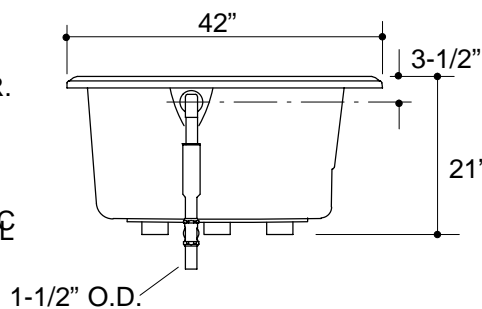

### PRODUCT SPECIFICATION:

The oval bath shall be 60" in length, 42" in width, and 21" in height. Bath shall be made of acrylic. Bath shall be Kohler Model K-1247-\_\_\_\_\_.

## PRODUCT INFORMATION

Fixture*:	basin area	top area	weight
Bathing well	44" x 31"	50" x 34"	83 lbs.
	water depth	capacity	
To overflow	15"	69 gal.	
* Approximate measurements for comparison only.			
Included Components:			
Cutout template		113926-7	

## INSTALLATION NOTES

If installing a rim-mount faucet, make sure there is no interference with drain overflow before drilling any holes. Consult local and national codes for minimum air gap requirements if installing a spout on the faucet deck.

<b>Roughing-In Notes</b>		
No change in measurements if connected with drain illustrated.		
Faucet area		recommended

1.25>132