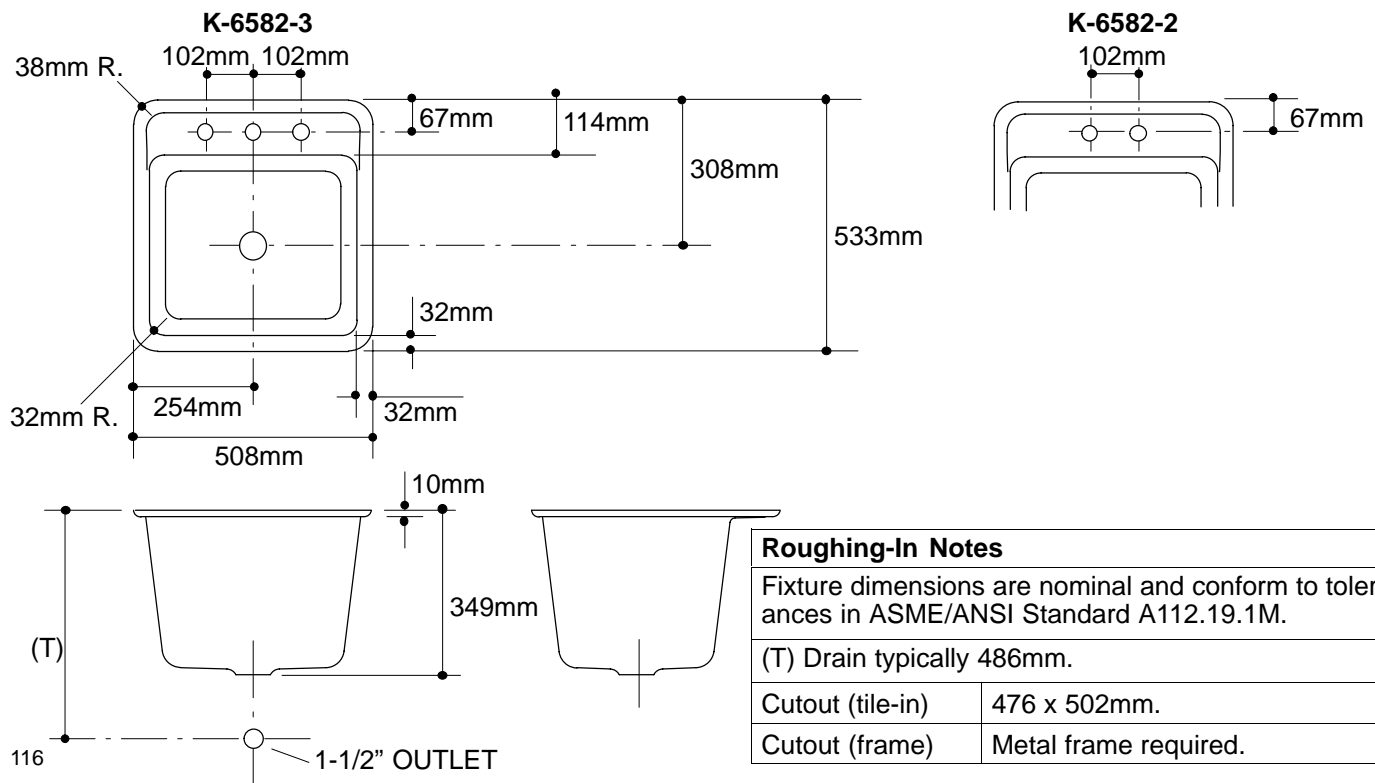

Ordering Information

Applicable product:		
Three-hole laundry sink	K-6582-3	shown
Two-hole laundry sink	K-6582-2	not shown
Accessories/hardware:		
Metal frame	K-6503	recommended

Product Information

Fixture*:		basin area	water depth
Sink		457 x 381mm	321mm
Water capacity	57 litres		
Outlets	Ø54mm		
Faucet holes	Ø35mm		

* Approximate measurements for comparison only.

Installation Notes

Refer to installation instructions included with fixture before beginning installation.

K-6582 Park Falls™ Sink
113821-1M-BA (-)

KOHLER®