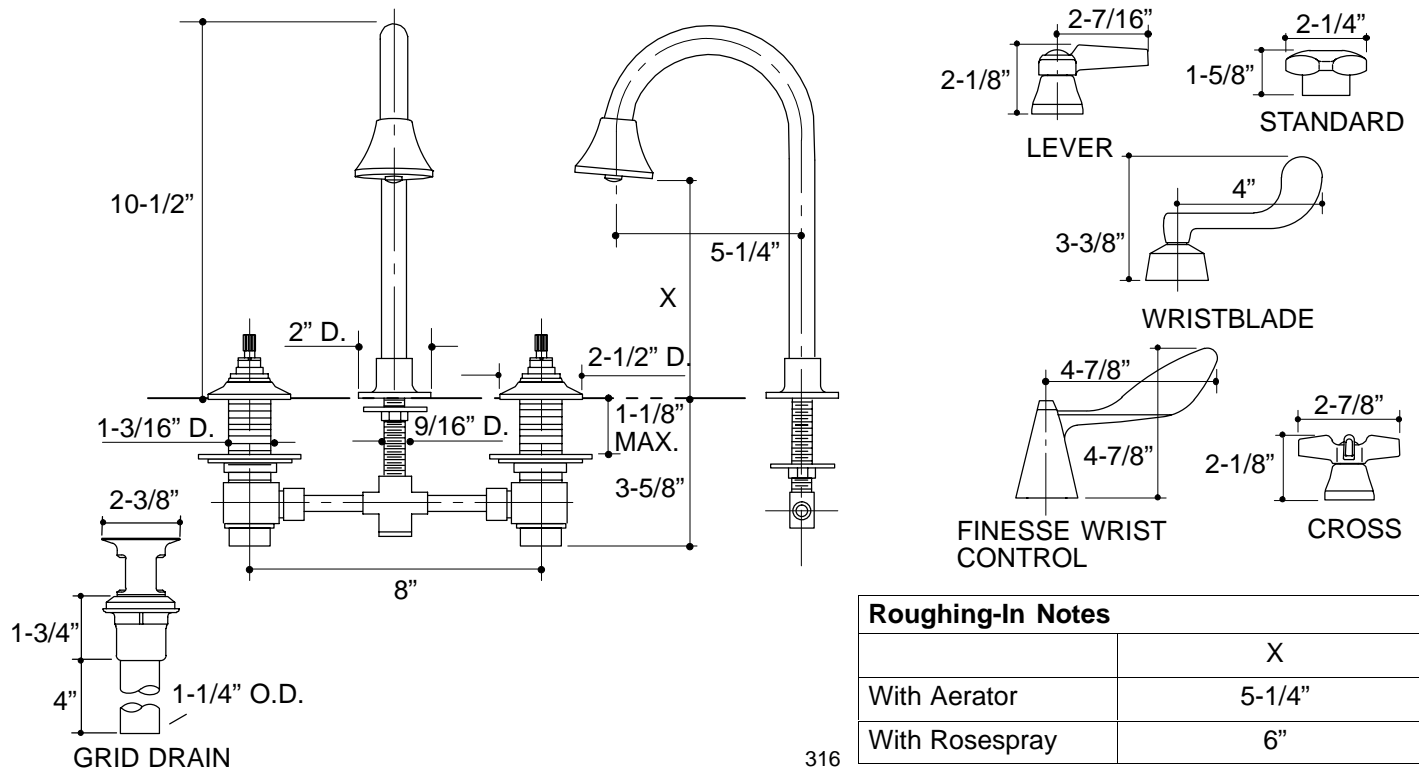

Ordering Information

Applicable faucet:	
Base faucet with water-guard aerator, less drain*	K-7403-K
Base faucet with vandal-resistant aerator, less drain*	K-7403-KE
Base faucet with rosespray (shown), less drain*	K-7403-KC
Handles:	
Triton standard handles	K-16012-2
Triton cross handles	K-16012-3
Triton lever handles	K-16012-4
Triton wristblade lever handles	K-16012-5
Finesse wrist control lever handles	K-16022-5
*Handles must be ordered to complete faucet.	
ADA Lever and cross handles are ADA compliant	

Accessories/hardware:		
Grid drain	K-7715	optional

K-7303-K Triton™/Finesse™ Lavatory Faucet
114144-1-BA (-)

NOTES: