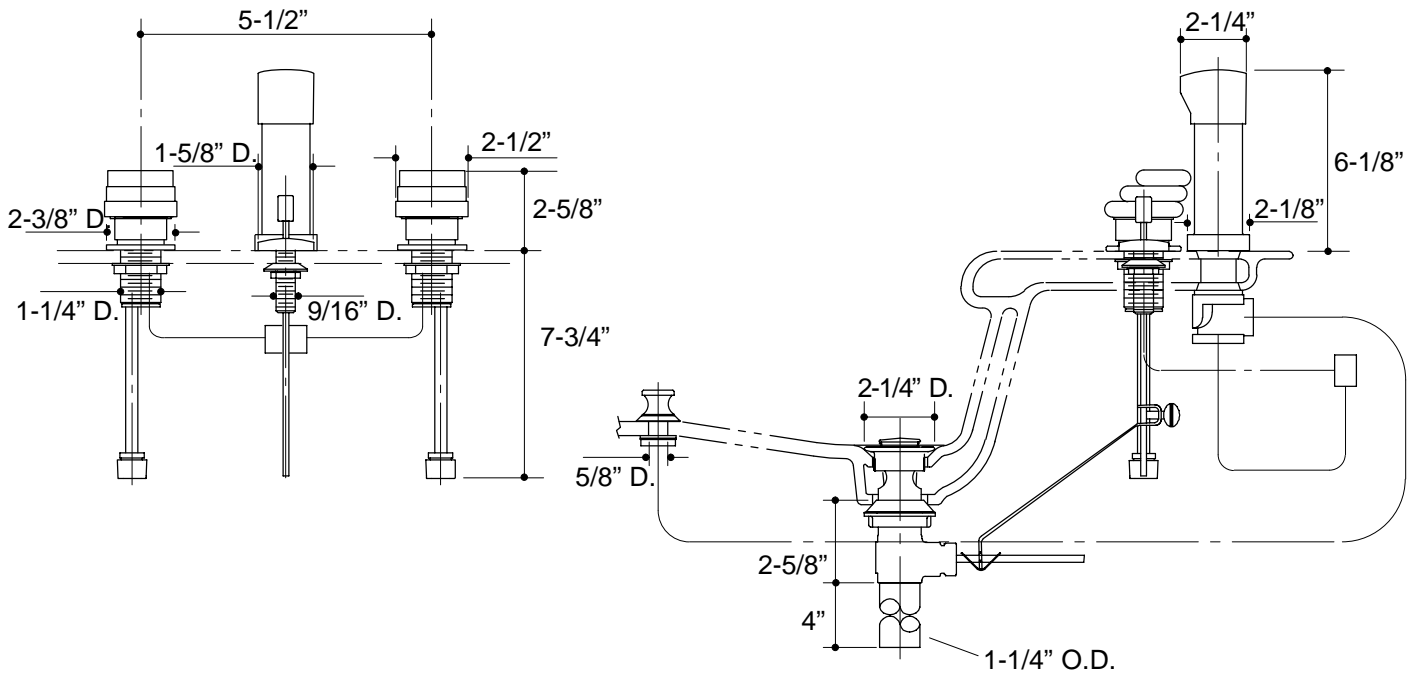

Ordering Information

Applicable product:	
Bidet faucet	K-7931-2

1.25>18

K-7931-2 Pillows™ Bidet Faucet
114151-1-AA (9619)

NOTES: