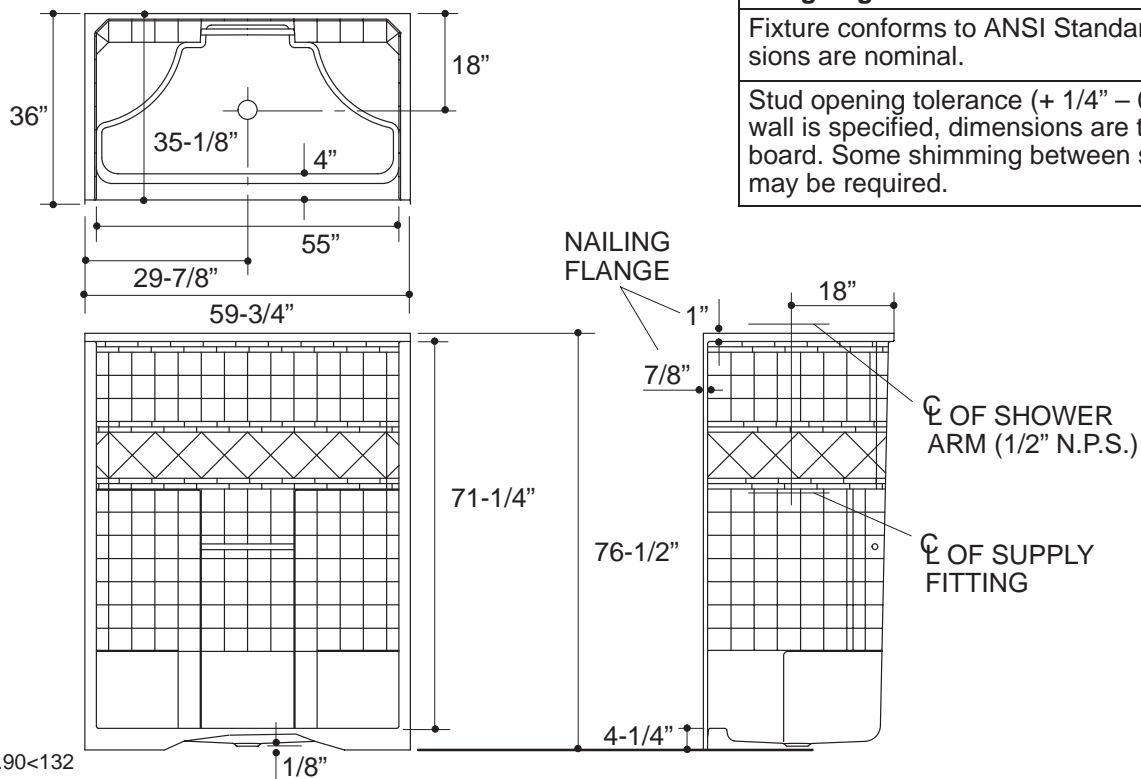

Ordering Information

Accessories/hardware:		
Drain	K-9132	recommended
Focal shower door or Forum™ shower door or Helios™ shower door	K-701129 or K-703026 or K-704016	recommended

Product Information

Fixture:	
Weight	135 lbs.
Configuration	1-piece
Outlet	3-3/8" D.

Installation Notes

Refer to installation instructions included with fixture before beginning installation.

Fixture not drilled for supply fittings.

Shimming may be required to level fixture.

Roughing-In Notes

Fixture conforms to ANSI Standard Z124.2. All dimensions are nominal.

Stud opening tolerance (+ 1/4" - 0"). When fire rated wall is specified, dimensions are to the inside of the wall board. Some shimming between stud frame and fixture may be required.