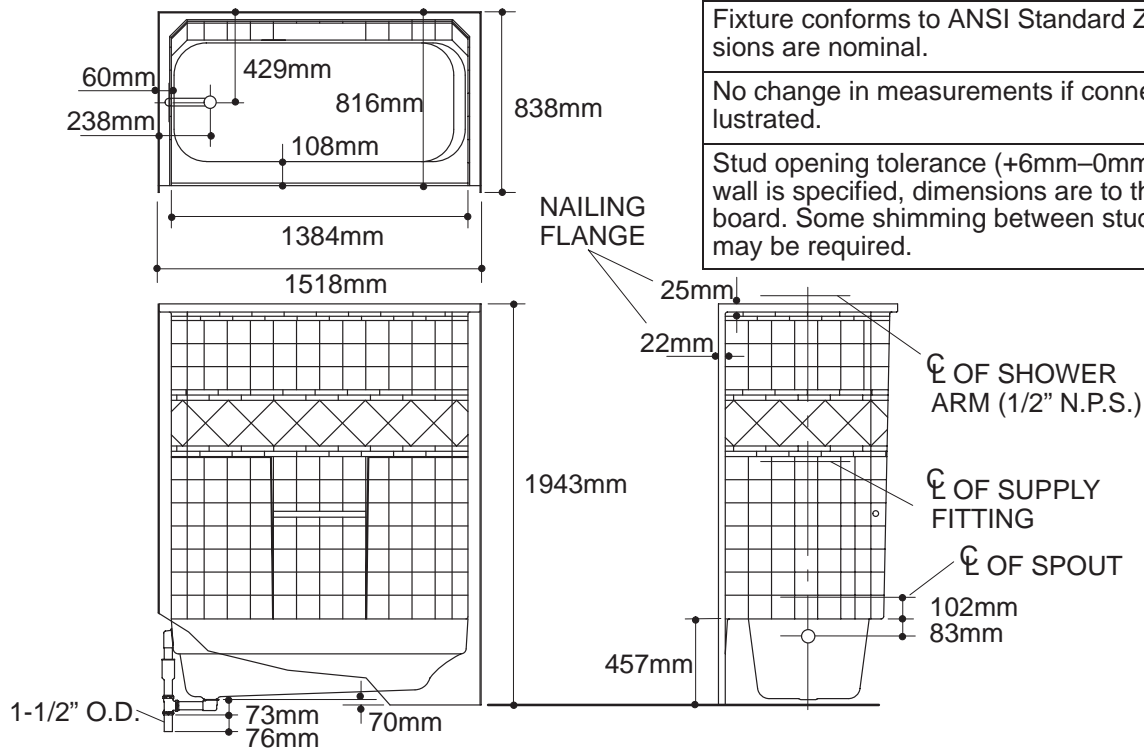

Ordering Information

Applicable product:		
Left outlet	K-1543	shown
Right outlet	K-1542	not shown
Accessories/hardware:		
Drain	K-7160-AF	recommended
Focal™ shower door or Forum™ shower door or Helios™ shower door or Helios™ shower door	K-701025 or K-703012 or K-704010 or K-704012	recommended

Product Information

Fixture*:	basin area	top area	weight
Bathing well	1143 x 483mm	1346 x 559mm	58 Kg.
	water depth	capacity	
To overflow	267mm	144 litres	
Configuration			1-piece
* Approximate measurements for comparison only.			

Installation Notes

Refer to installation instructions included with fixture before beginning installation.

Fixture not drilled for supply fittings.

Shimming may be required to level fixture.

Roughing-In Notes

Fixture conforms to ANSI Standard Z124.2. All dimensions are nominal.

No change in measurements if connected with drain illustrated.

Stud opening tolerance (+6mm-0mm). When fire rated wall is specified, dimensions are to the inside of the wall board. Some shimming between stud frame and fixture may be required.