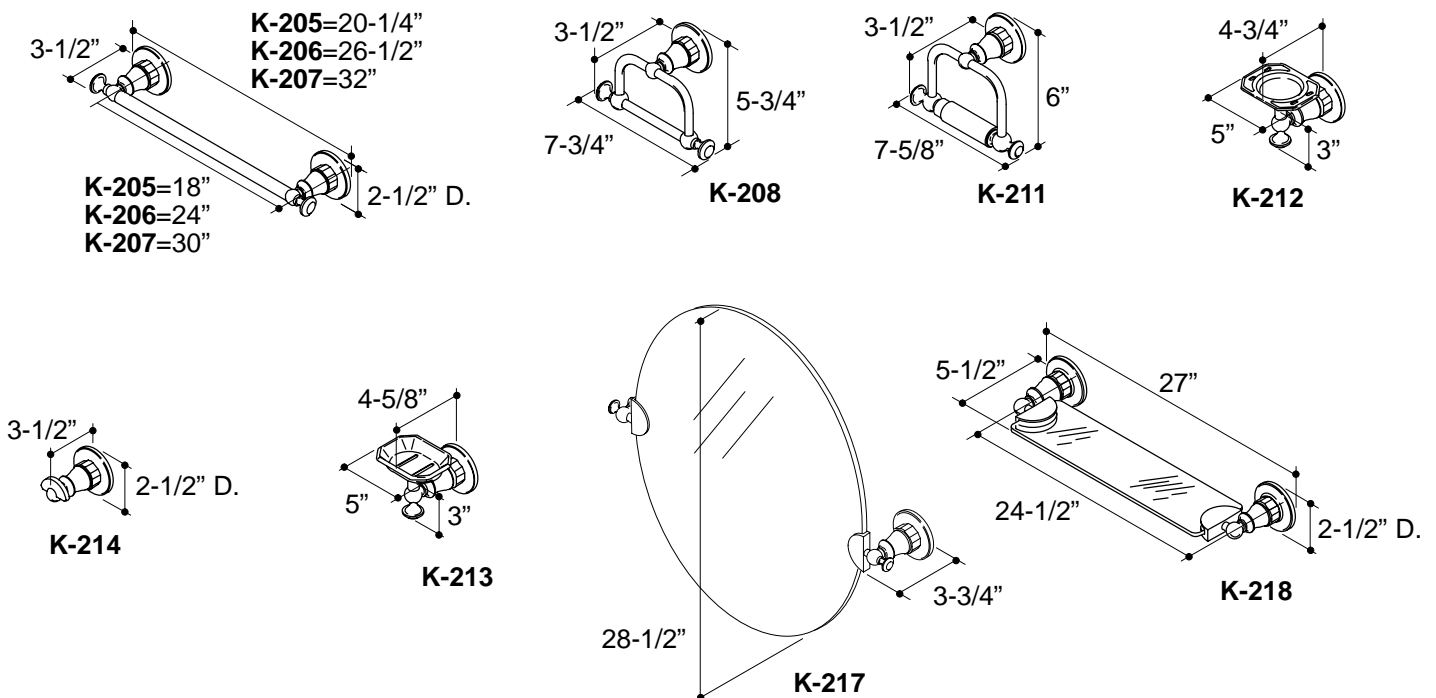

Ordering Information

Applicable product:	
18" towel bar	K-205
24" towel bar	K-206
30" towel bar	K-207
Towel ring	K-208
Toilet tissue holder	K-211
Tumbler and toothbrush holder	K-212-GD
Soap dish	K-213
Robe hook	K-214
Mirror	K-217
Glass shelf	K-218

K-205 Antique™ Accessories
115012-1-AA (A)

NOTES: