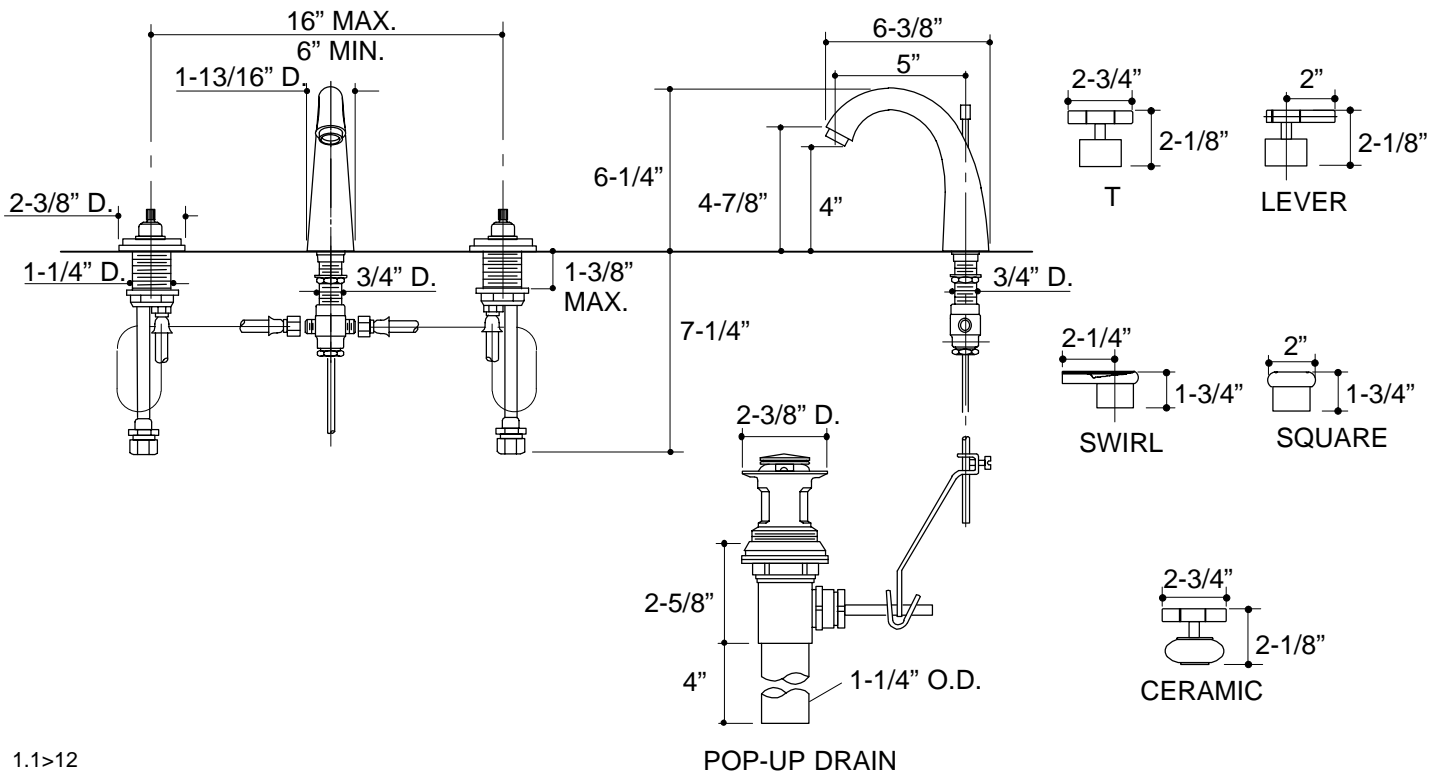

TABORET®

1.1>12

PRODUCT DIAGRAM