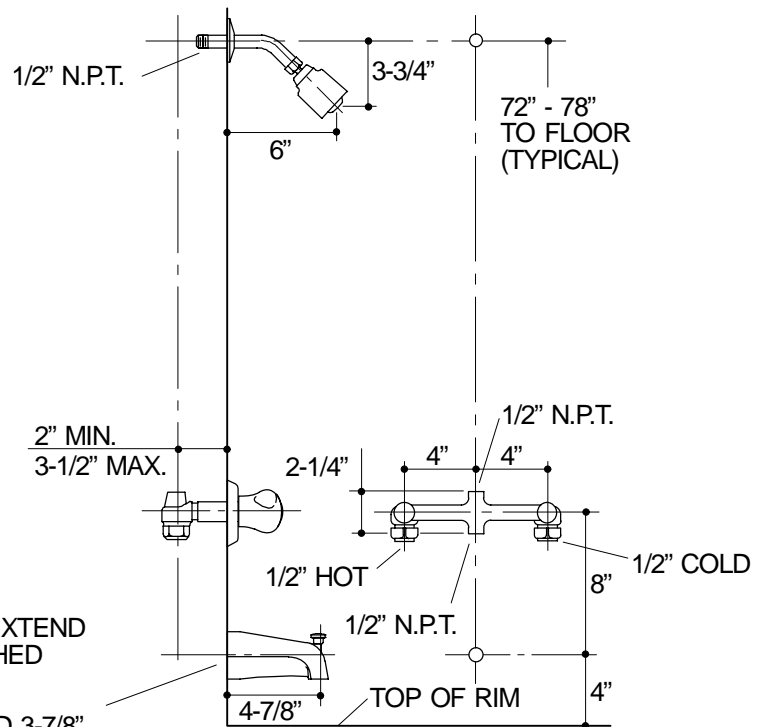

Ordering Information

Applicable bath and shower faucet:	
With N.P.T. diverter bath spout	K-15201
With slip-fit diverter bath spout	K-15201-S

1/2" N.P.T. PIPE OR 5/8" O.D. TUBING.
 FOR SLIP-FIT SPOUT, TUBING MUST EXTEND
 1-1/2" MIN.; 2-7/8" MAX. BEYOND FINISHED
 WALL.
 FOR N.P.T. SPOUT, PIPE MUST EXTEND 3-7/8"
 BEYOND FINISHED WALL.

332

K-15201 Coralais™ Bath and Shower Faucet
 115367-1-AA (9619)

NOTES: