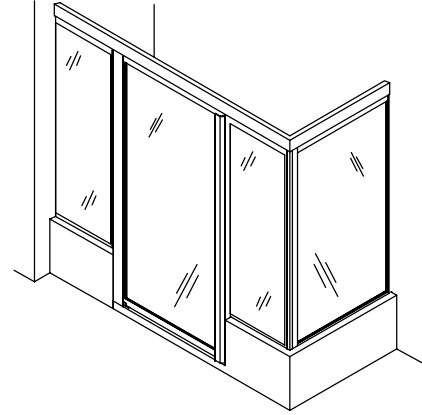

K-761400

FEATURES

- 1" adjustability per side
- 2" size range
- Soft touch foam handle insert
- Corrosion resistant
- Stainless steel hardware
- Full length magnetic strip
- Watertight design
- Right or left door swing

CODES/STANDARDS

Specified model meets or exceeds the following:

- ANSI Z97.1 (tempered glass)

GLASS OPTIONS

- B Obscure
- L Clear

COLORS/FINISHES

- 0 White
- SH Bright Silver Finish
- BH Bright Brass Finish

SPECIFIED MODEL:

Model	Application	Glass Options		Frame Finishes/Colors		
		B	L	SH	BH	0
K-761400 Custom	Shower	☐	☐	☐	☐	☐

PRODUCT SPECIFICATION:

Focal pivot with two in-line and return panel on knee wall shower door. Door shall include 1" adjustability per side and 2" size range. Door handle shall have soft touch foam handle insert. Door shall be corrosion resistant and have stainless steel hardware, with full length magnetic strip. Door shall feature watertight design, with right or left door swing. Shower door shall be Kohler Model K-761400 Custom.