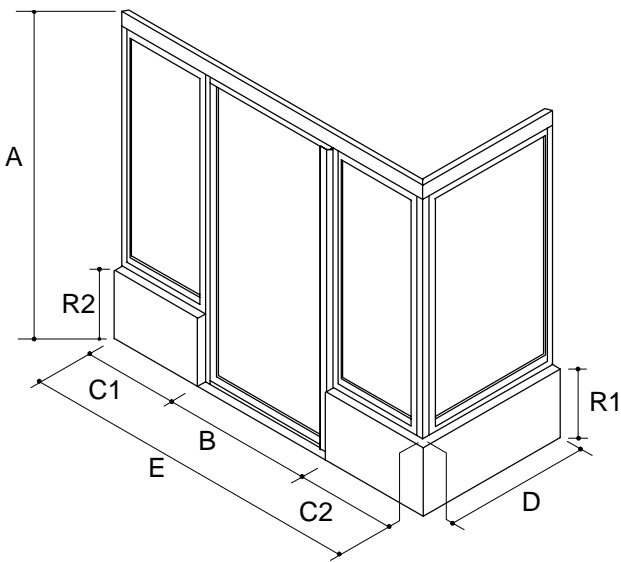

PRODUCT DIAGRAM

K-761400 Focal Pivot Shower Doors

Page 2 of 2
115795-4-DA (-)

THE BOLD LOOK
OF **KOHLER**®