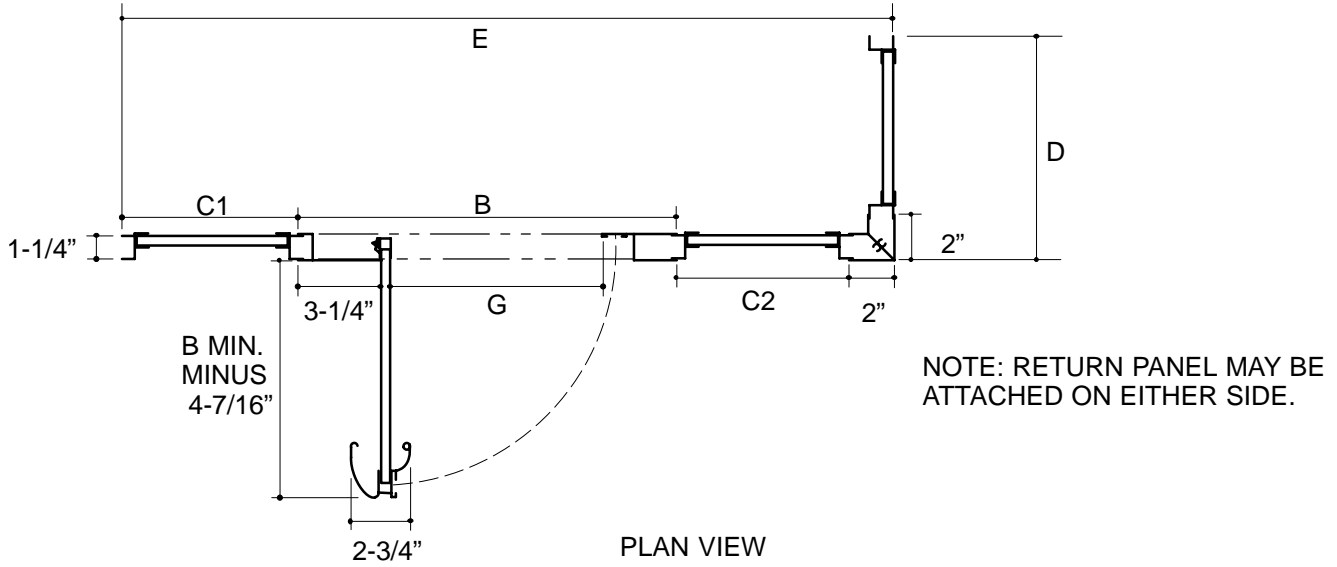

FOCAL

ROUGHING-IN NOTES	A	B	C1	C2	D	E	G (MAX.)
K-761400 Custom	60"-72"	26"-36"	8"-18"	8"-18"	10"-50"	44"-72"	18"-28"
R1 and R2—Specified when ordered—MAX. 52".