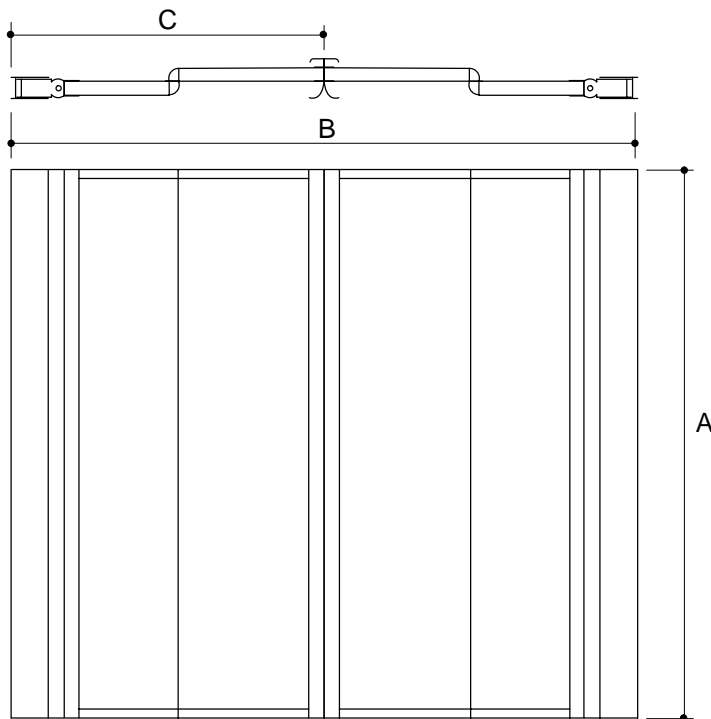

**Ordering Information**

Applicable product:
Reference models and measurements below.

**Installation Notes**

Refer to installation instructions included with fixture before beginning installation.

PLAN VIEW

Roughing-In Notes			
	A	B	C
K-704010	55"	48 to 60"	
K-704012	55"		30"
K-704014	64"	36 to 48"	
K-704016	64"	48 to 60"	