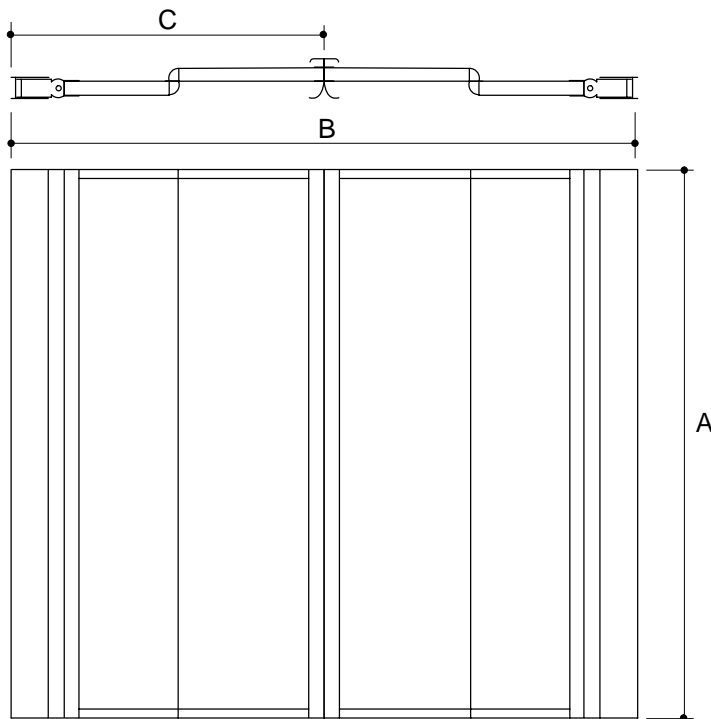

Ordering Information

Applicable product:
Reference models and measurements below.

Installation Notes

Refer to installation instructions included with fixture before beginning installation.

PLAN VIEW

Roughing-In Notes			
	A	B	C
K-704010	1397mm	1219 to 1524mm	
K-704012	1397mm		762mm
K-704014	1626mm	914 to 1219mm	
K-704016	1626mm	1219 to 1524mm	