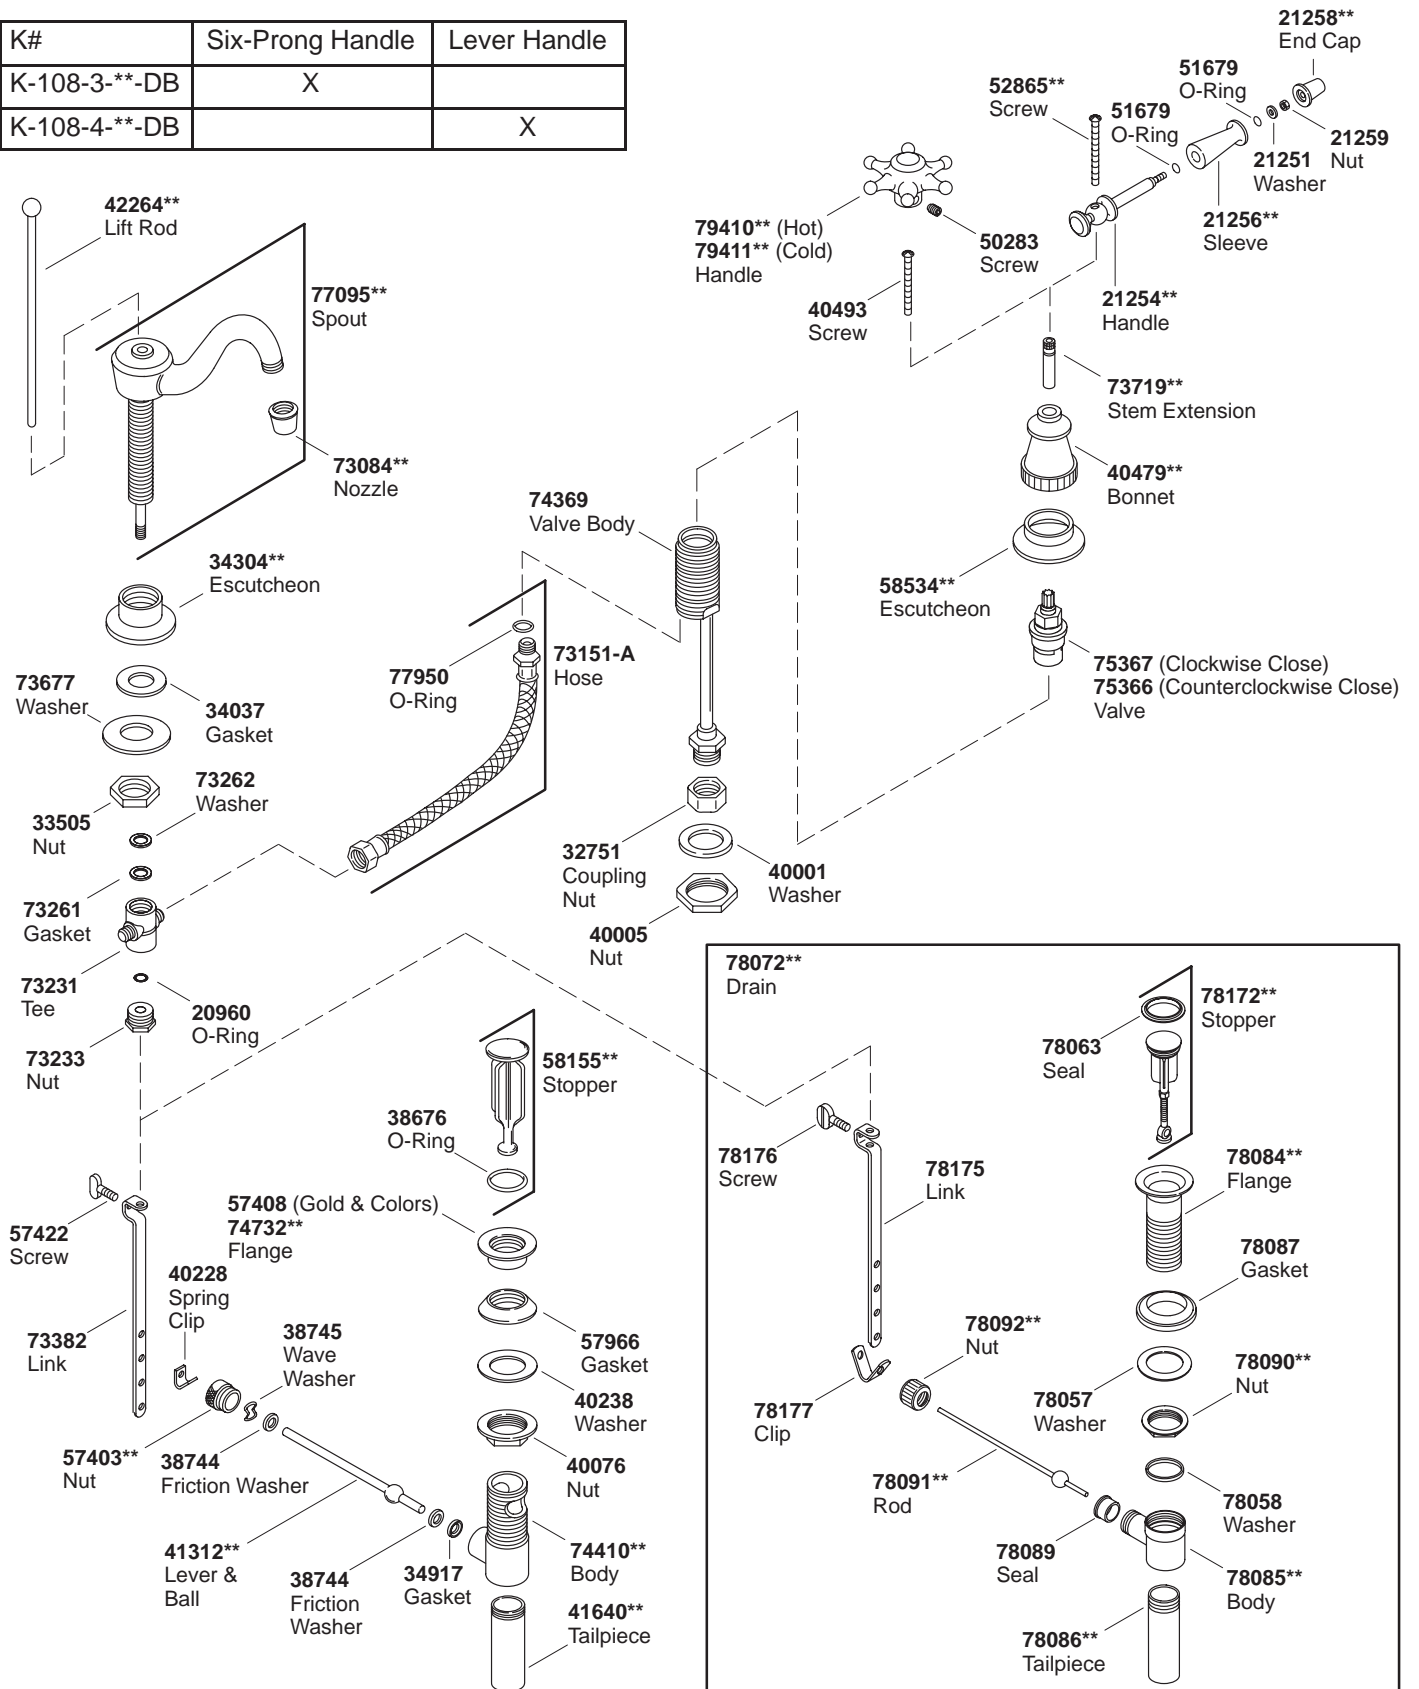

KOHLER® SERVICE PARTS

ANTIQUE™ WIDESPREAD LAVATORY FAUCET

K#	Six-Prong Handle	Lever Handle
K-108-3-**-DB	X	
K-108-4-**-DB		X

**Finish/color code must be specified when ordering.