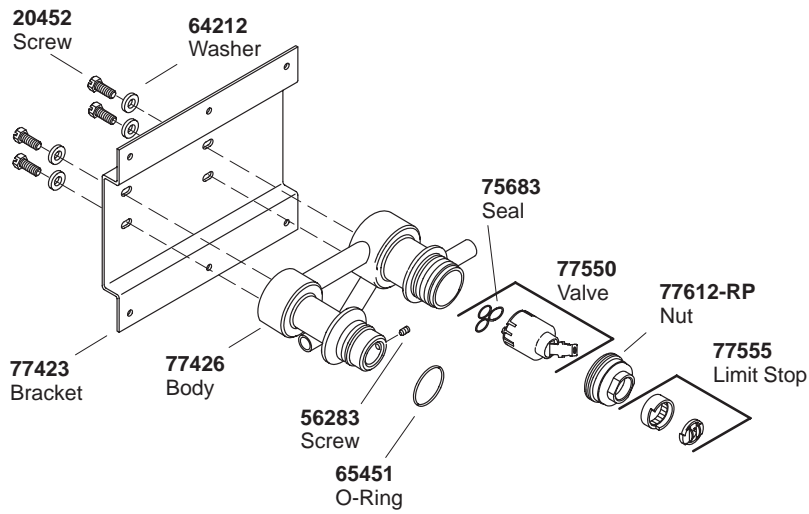

KOHLER[®] SERVICE PARTS

WALL-MOUNT VALVE

K#
K-307-K-NA-AA

****Finish/color code must be specified when ordering.**