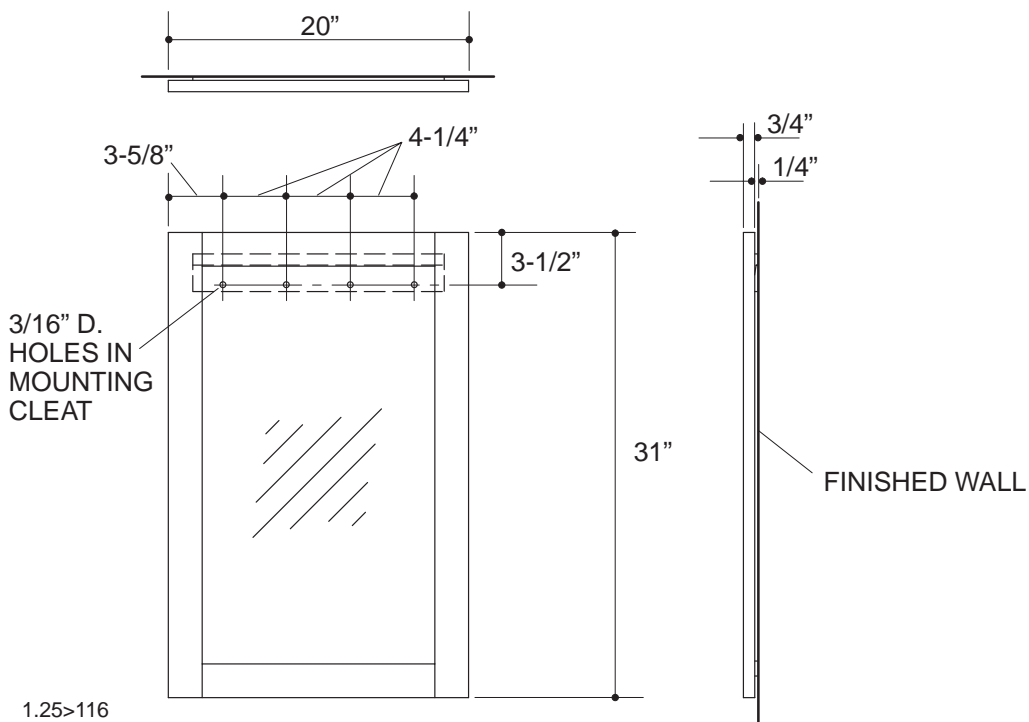

FEATURES

- 20" x 31"
- Solid select hard maple frame
- Wall-mount installation

CODES/STANDARDS APPLICABLE

Specified model meets or exceeds the following:

- None applicable

COLORS/FINISHES

- F1 Sunwash
- F2 Black Forest

SPECIFIED MODEL:

Model	Description	Module Colors/Finishes	
K-3113	Mirror	<input type="checkbox"/> F1	<input type="checkbox"/> F2

PRODUCT SPECIFICATION:

The mirror shall be 20" in width and 31" in height. Mirror shall have a solid select hard maple frame. Mirror shall be wall-mount installed. Mirror shall be Kohler Model K-3113-_____.