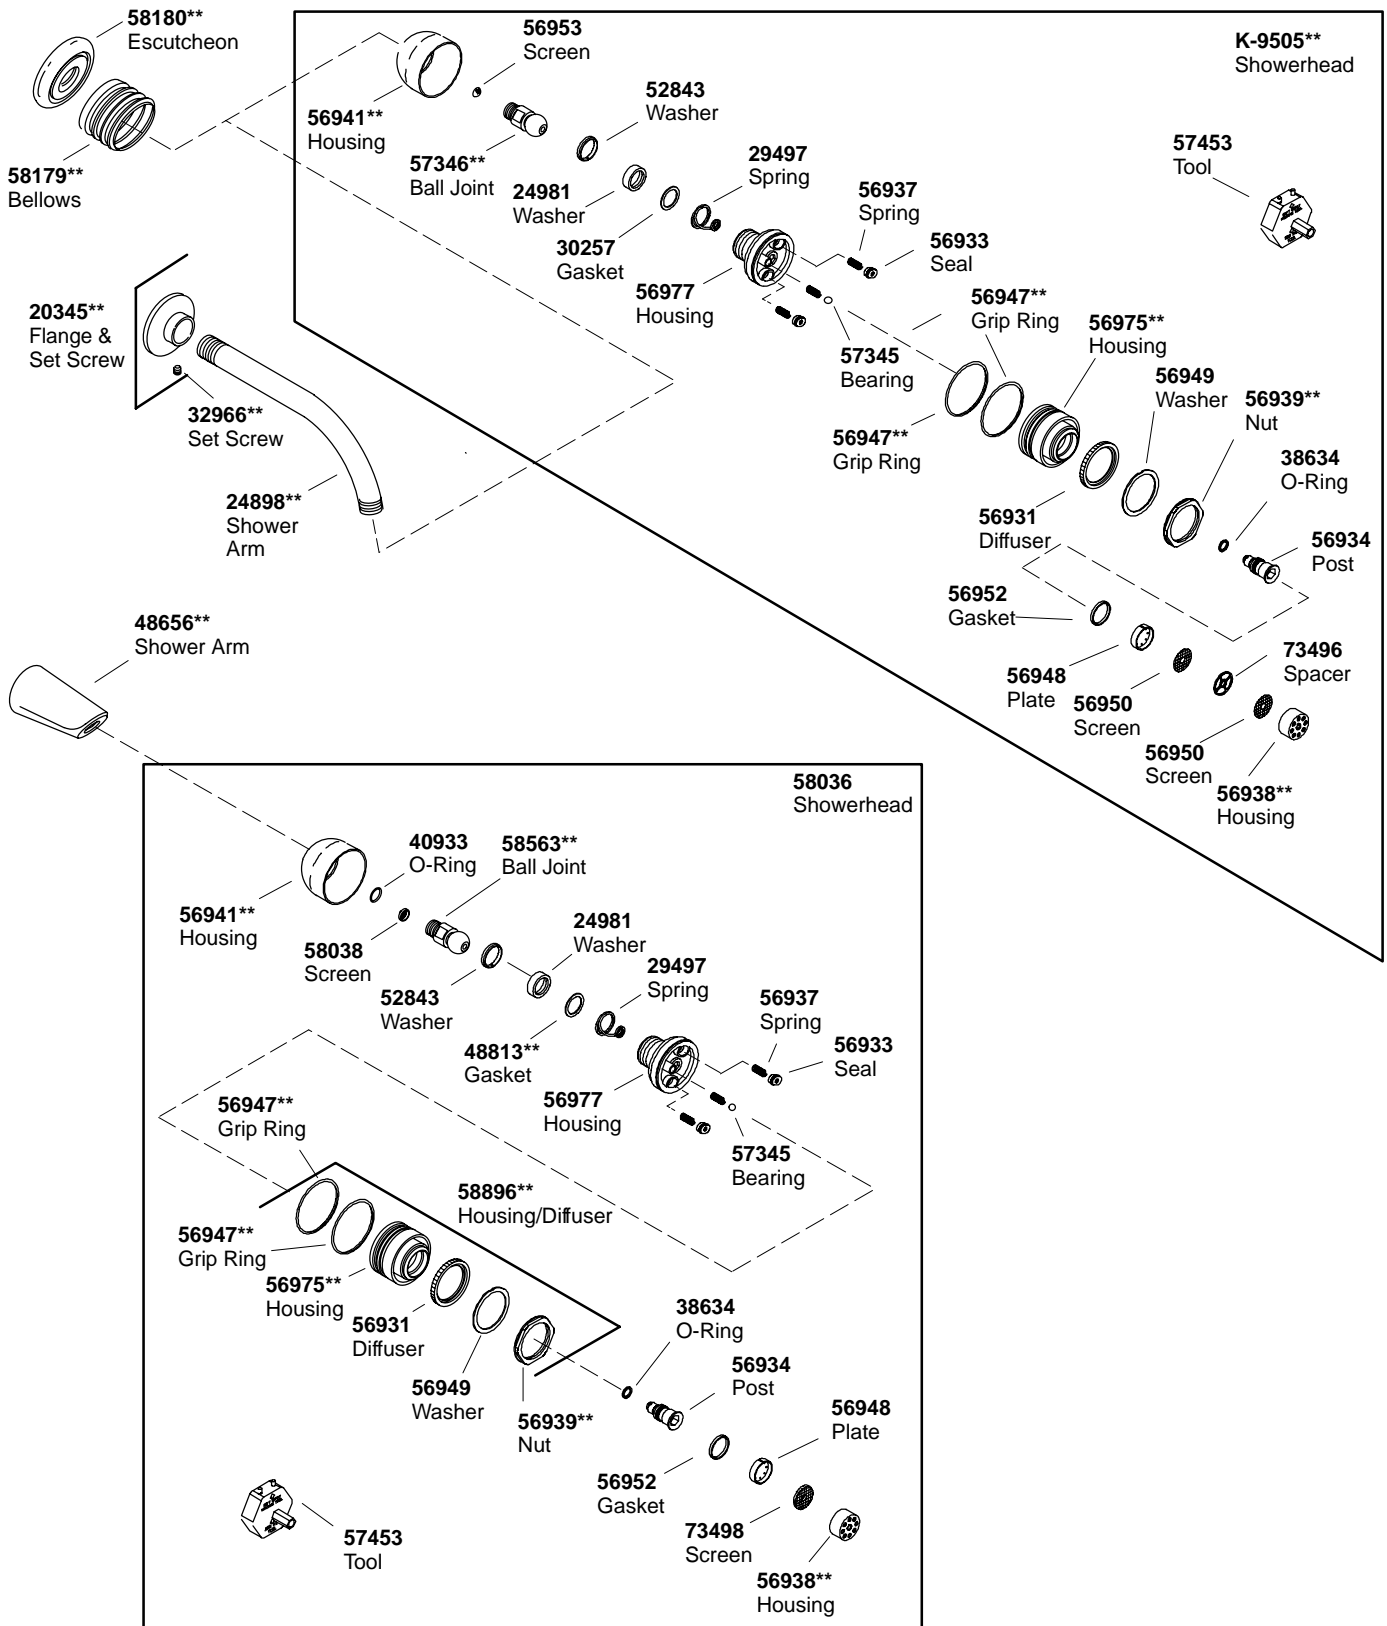

# KOHLER® SERVICE PARTS

## 3-WAY SHOWERHEAD, ARM AND FLANGE

\*\*Finish/color code must be specified when ordering.