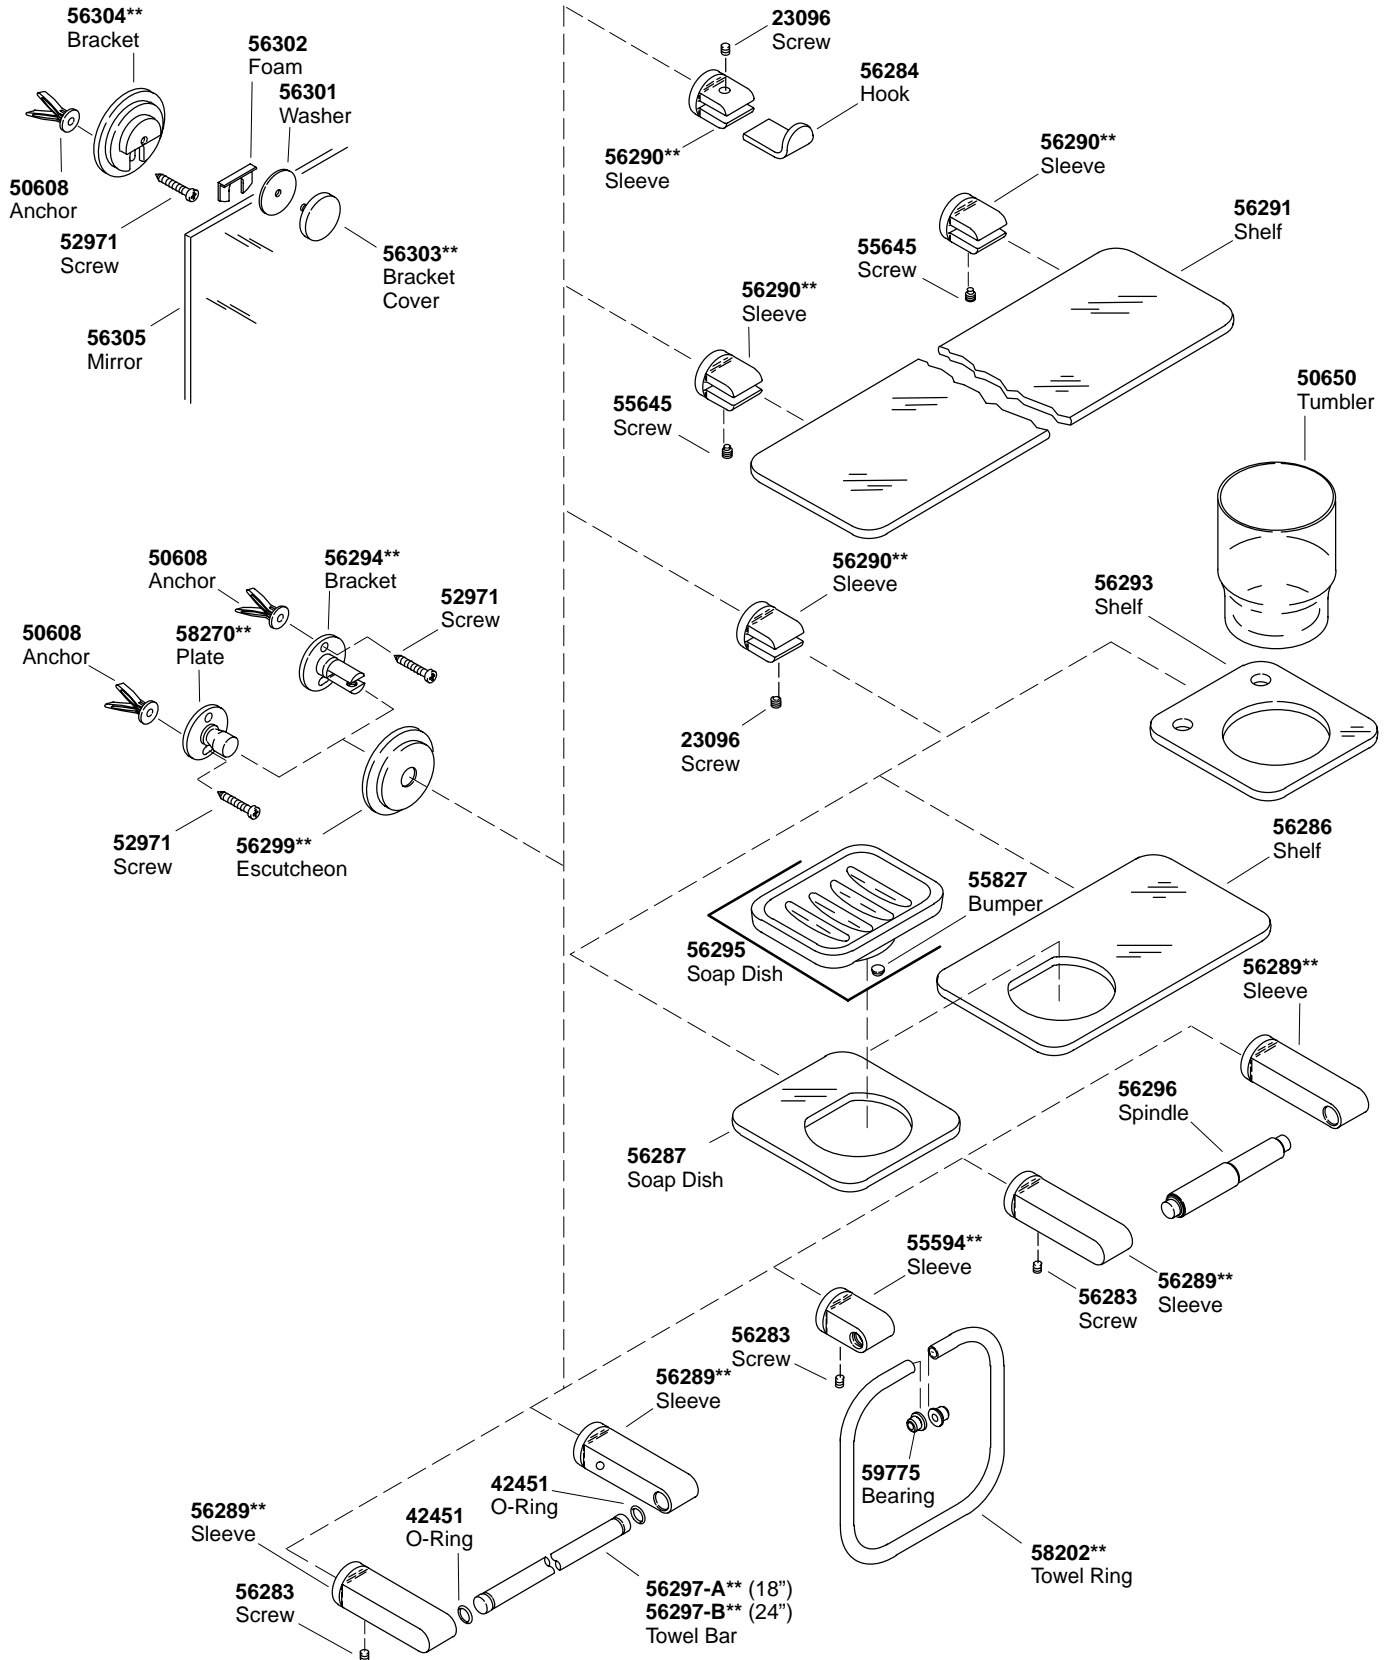

KOHLER® SERVICE PARTS

TABORET® ACCESSORIES

**Finish/color code must be specified when ordering.