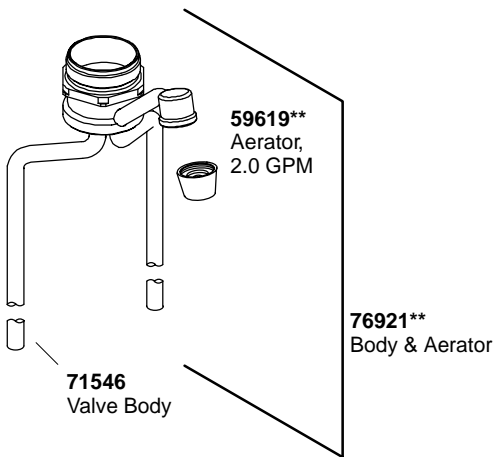

Sculptured Acrylic Handle

3-1/4" Lever Handle

**Finish/color code must be specified when ordering.