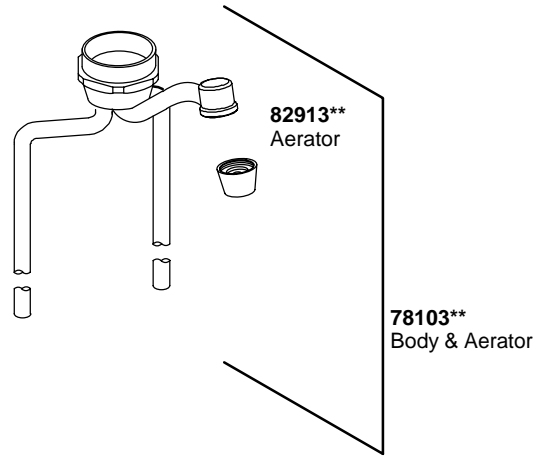

Sculptured Acrylic Handle

3-1/4" Lever Handle

**Finish/color code must be specified when ordering.