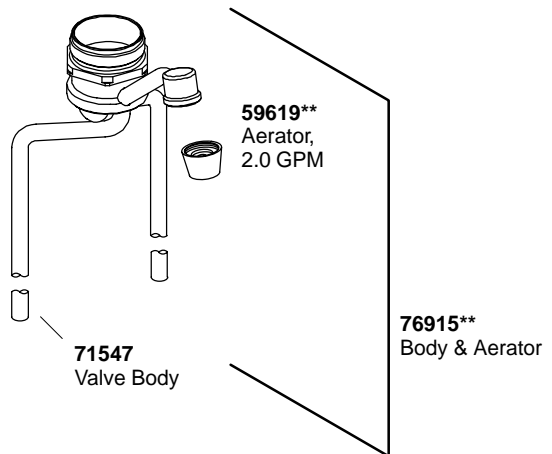

Sculptured Acrylic Handle

3-1/4" Lever Handle

**Finish/color code must be specified when ordering.