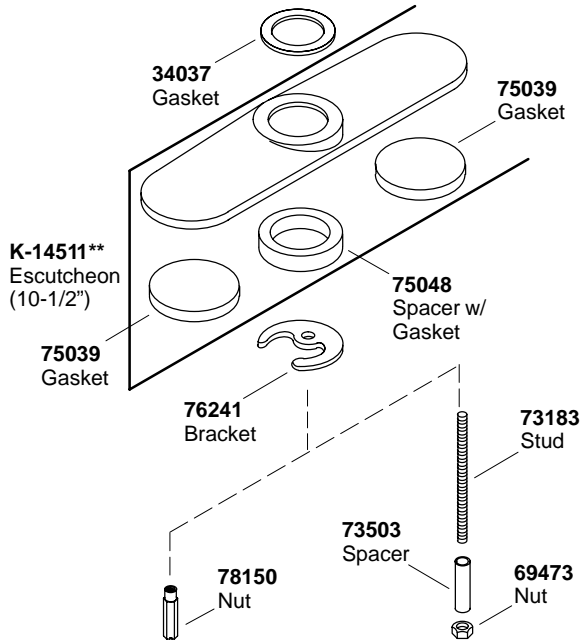

KOHLER® SERVICE PARTS

SINGLE HOLE ESCUTCHEON PLATES

**Finish/color code must be specified when ordering.