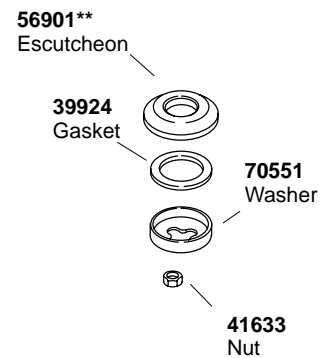

KOHLER® SERVICE PARTS

SINGLE HOLE ESCUTCHEON PLATES

**Finish/color code must be specified when ordering.