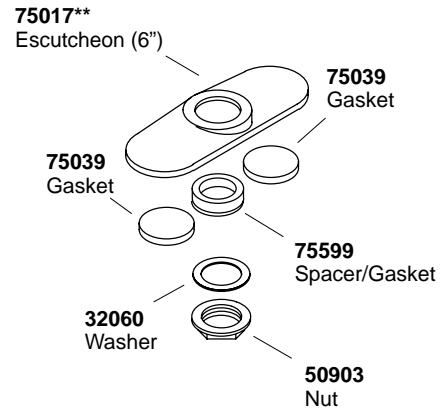

KOHLER® SERVICE PARTS

SINGLE HOLE ESCUTCHEON PLATES

**Finish/color code must be specified when ordering.