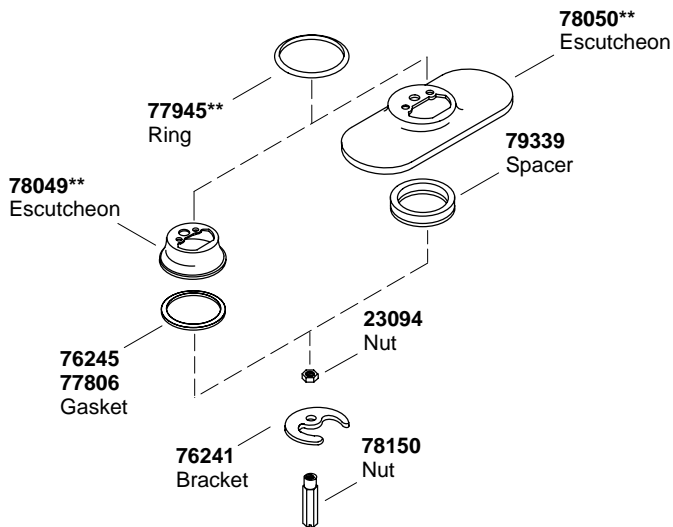

KOHLER® SERVICE PARTS

SINGLE HOLE ESCUTCHEON PLATES

**Finish/color code must be specified when ordering.