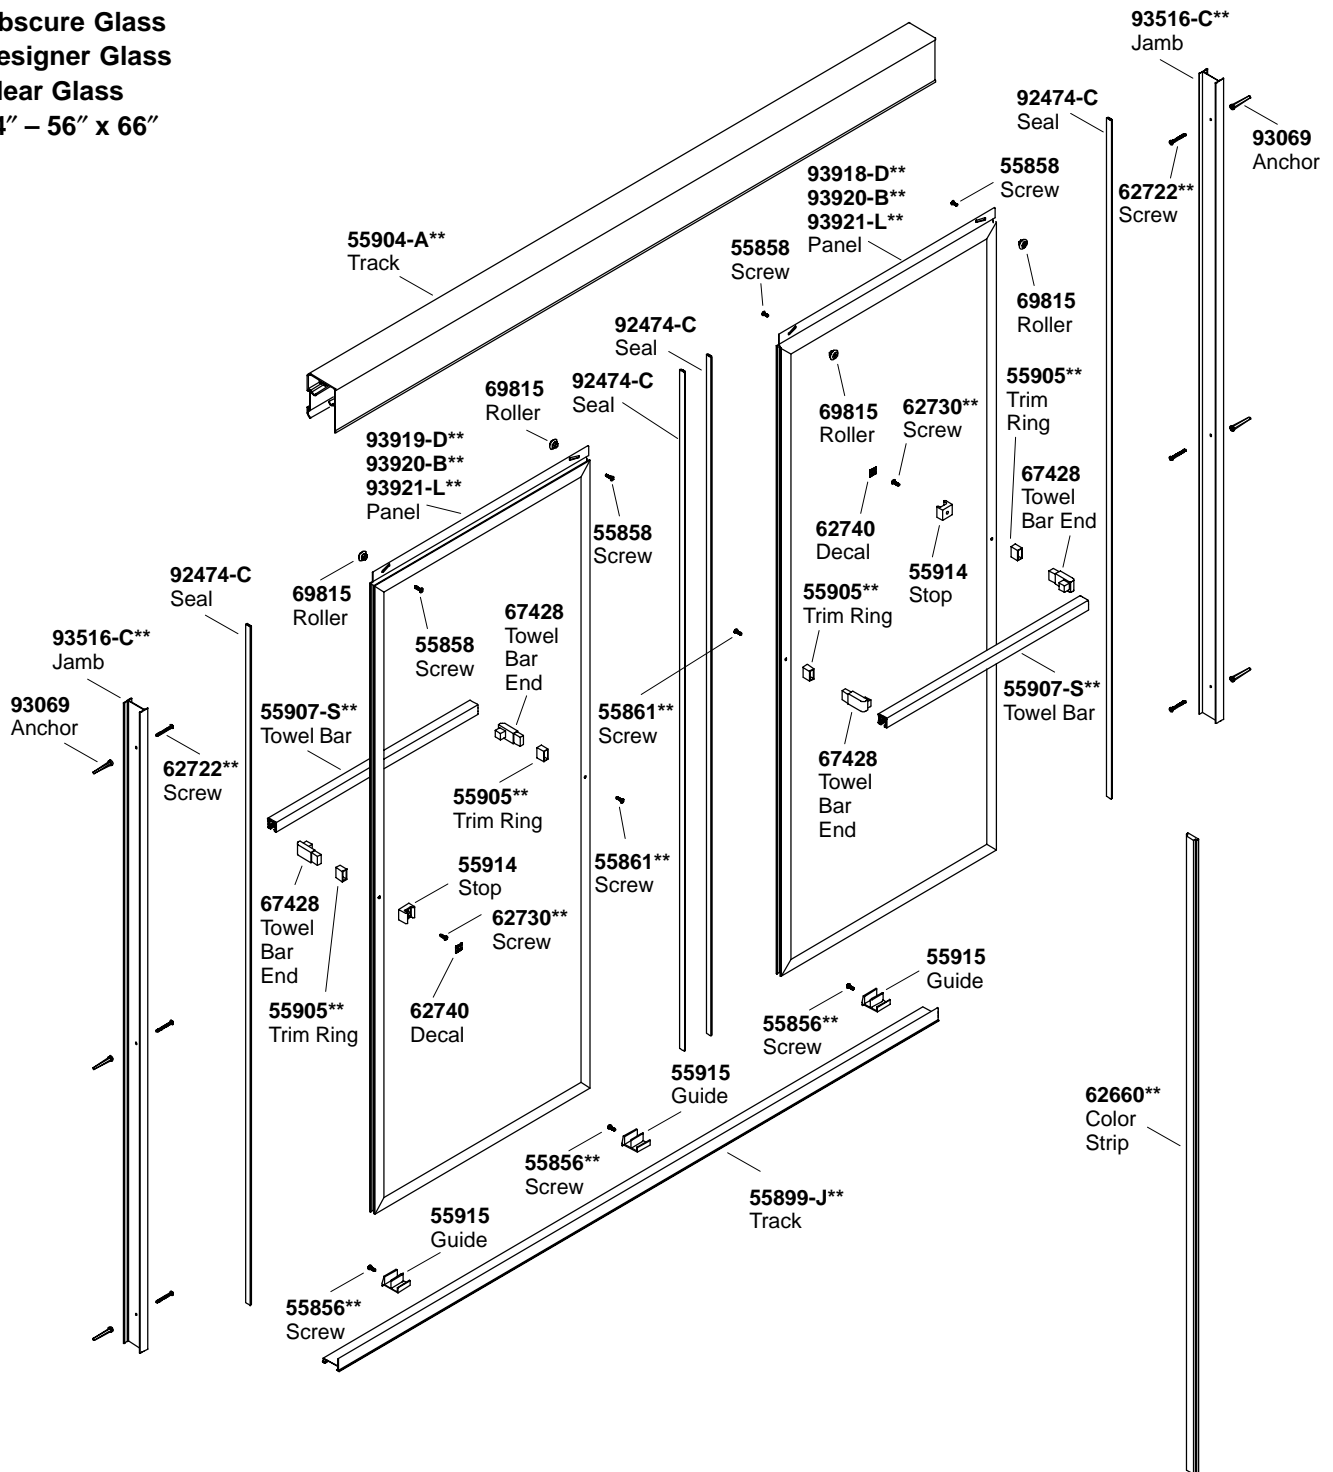

Obscure Glass
Designer Glass
Clear Glass
54" – 56" x 66"

Glass Panel Part Number Key

- D = Designer Glass
- B = Obscure Glass
- L = Clear Glass

**Finish/color code must be specified when ordering.