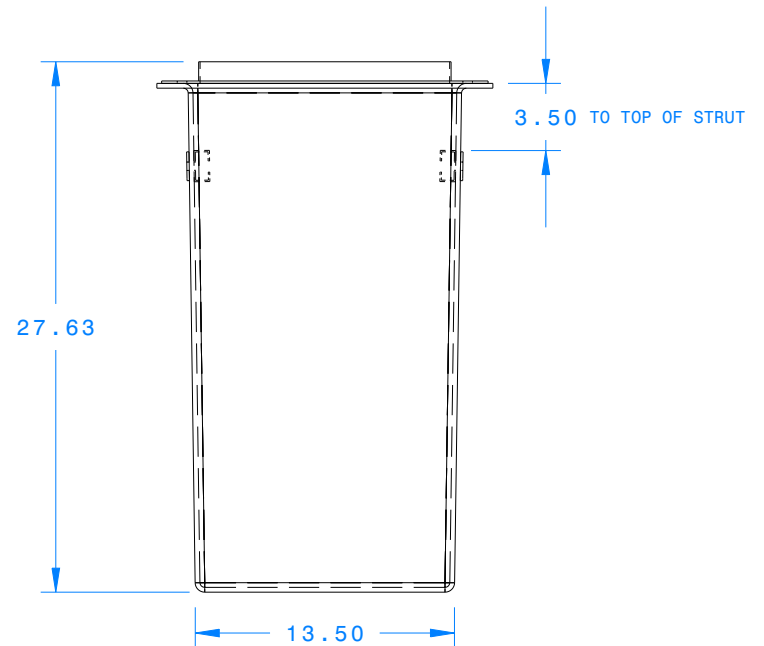

REQUIRES:
SVA-1200SS STABILIZER BAR
ASSEMBLY (ORDERED SEPARATELY)

THIS DRAWING IS CONFIDENTIAL AND PROPRIETARY AND MAY NOT BE DISTRIBUTED OR REPRODUCED WITHOUT THE EXPRESSED WRITTEN CONSENT OF PETROLEUM CONTAINMENT, INC. ALL COPYRIGHT AND PATENT RIGHTS RESERVED. VIOLATORS WILL BE PROSECUTED.