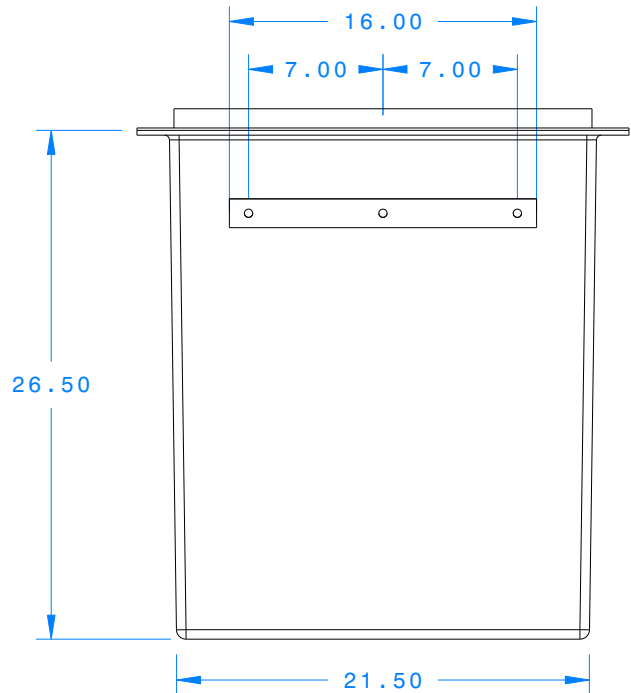

REQUIRES:
SVA-1200SS STABILIZER BAR
ASSEMBLY (ORDERED SEPARATELY)

THIS DRAWING IS CONFIDENTIAL AND PROPRIETARY AND MAY NOT BE DISTRIBUTED OR REPRODUCED WITHOUT THE EXPRESSED WRITTEN CONSENT OF PETROLEUM CONTAINMENT, INC. ALL COPYRIGHT AND PATENT RIGHTS RESERVED. VIOLATORS WILL BE PROSECUTED.