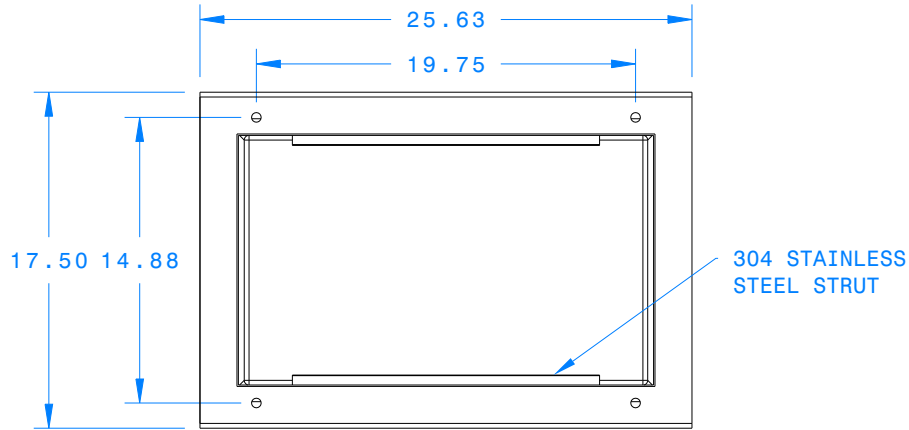

REQUIRES:
SVA-1200SS STABILIZER BAR
ASSEMBLY (ORDERED SEPARATELY)

THIS DRAWING IS CONFIDENTIAL AND PROPRIETARY AND MAY NOT BE DISTRIBUTED OR REPRODUCED WITHOUT THE EXPRESSED WRITTEN CONSENT OF PETROLEUM CONTAINMENT, INC. ALL COPYRIGHT AND PATENT RIGHTS RESERVED. VIOLATORS WILL BE PROSECUTED.