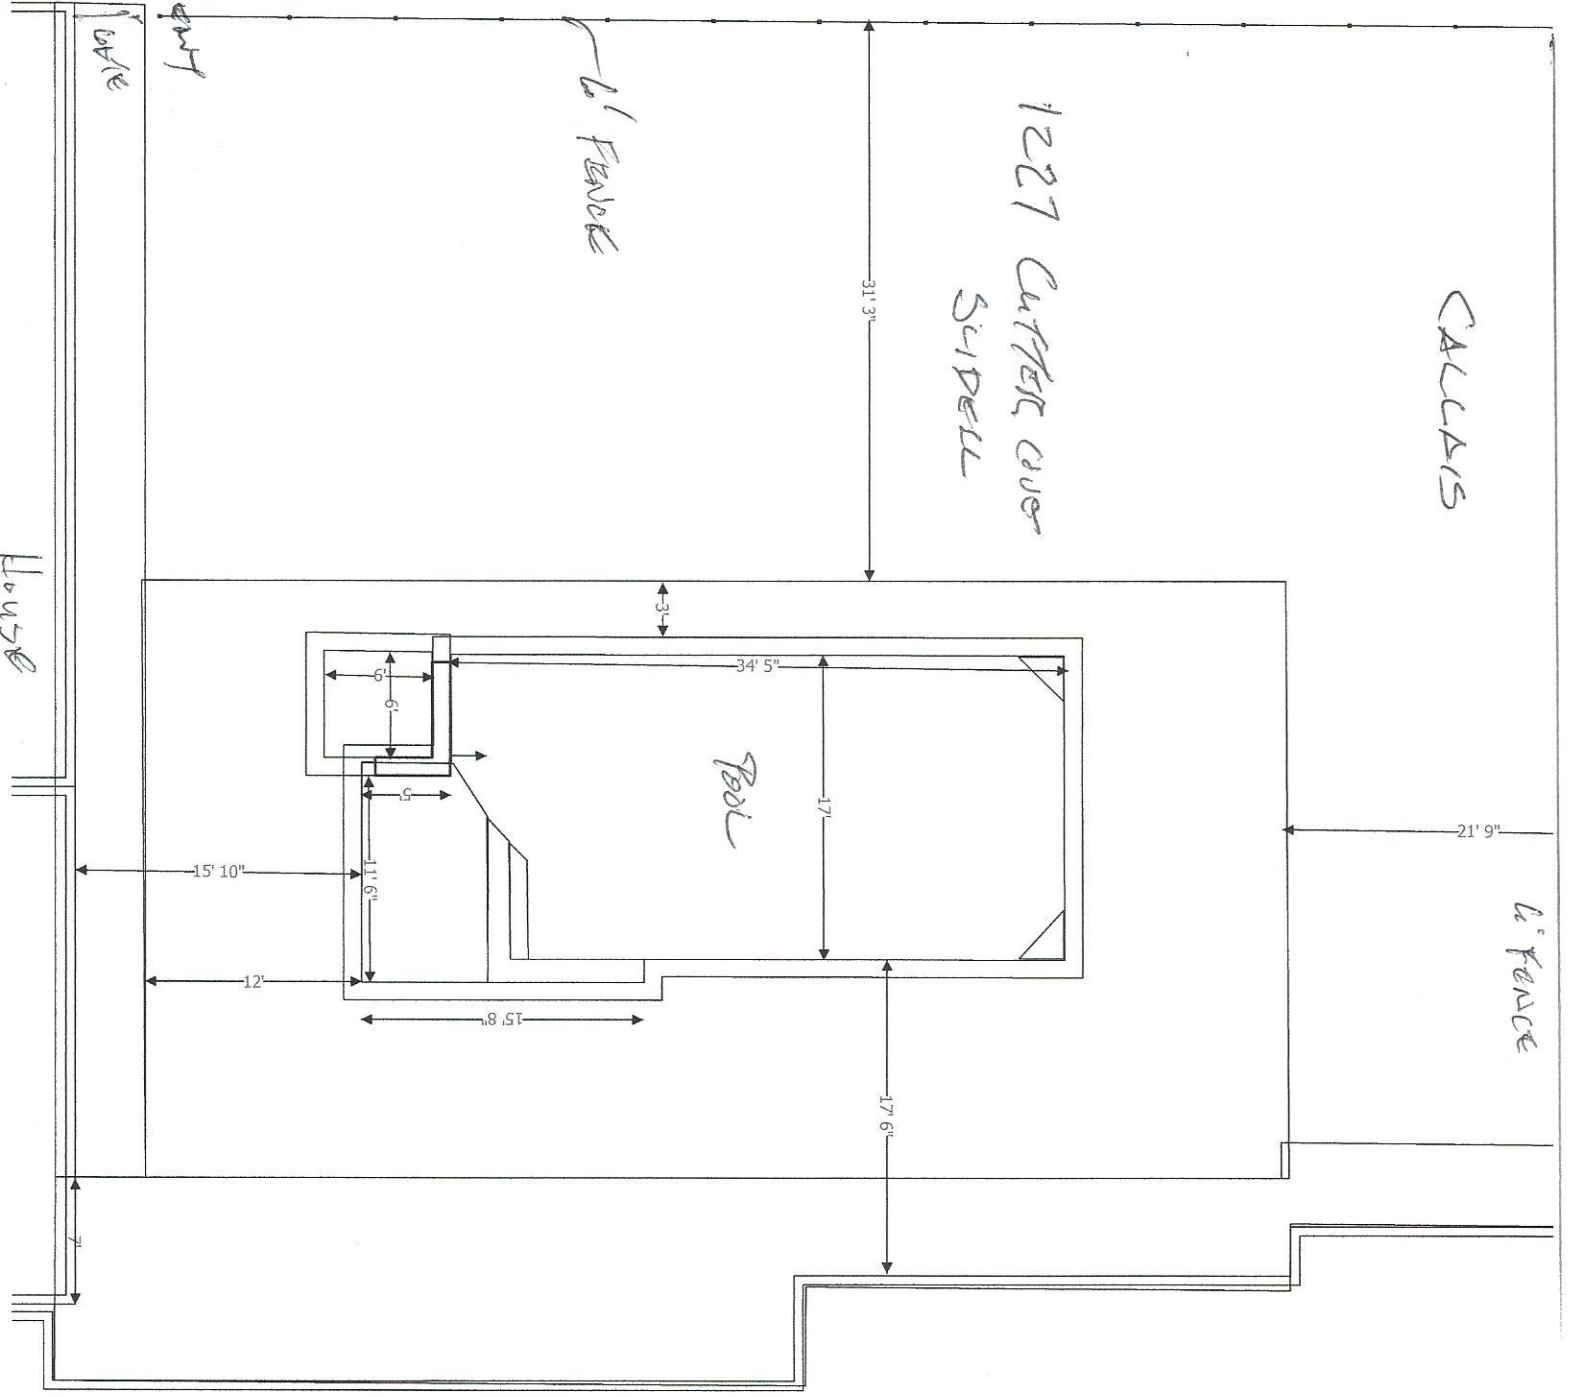

COURTNEY

CALCULIS

1227 CUTLER AVE
SIDELL

6' FENCE

6' FENCE

HOUSE

Scale: 3/32" = 1 ft.