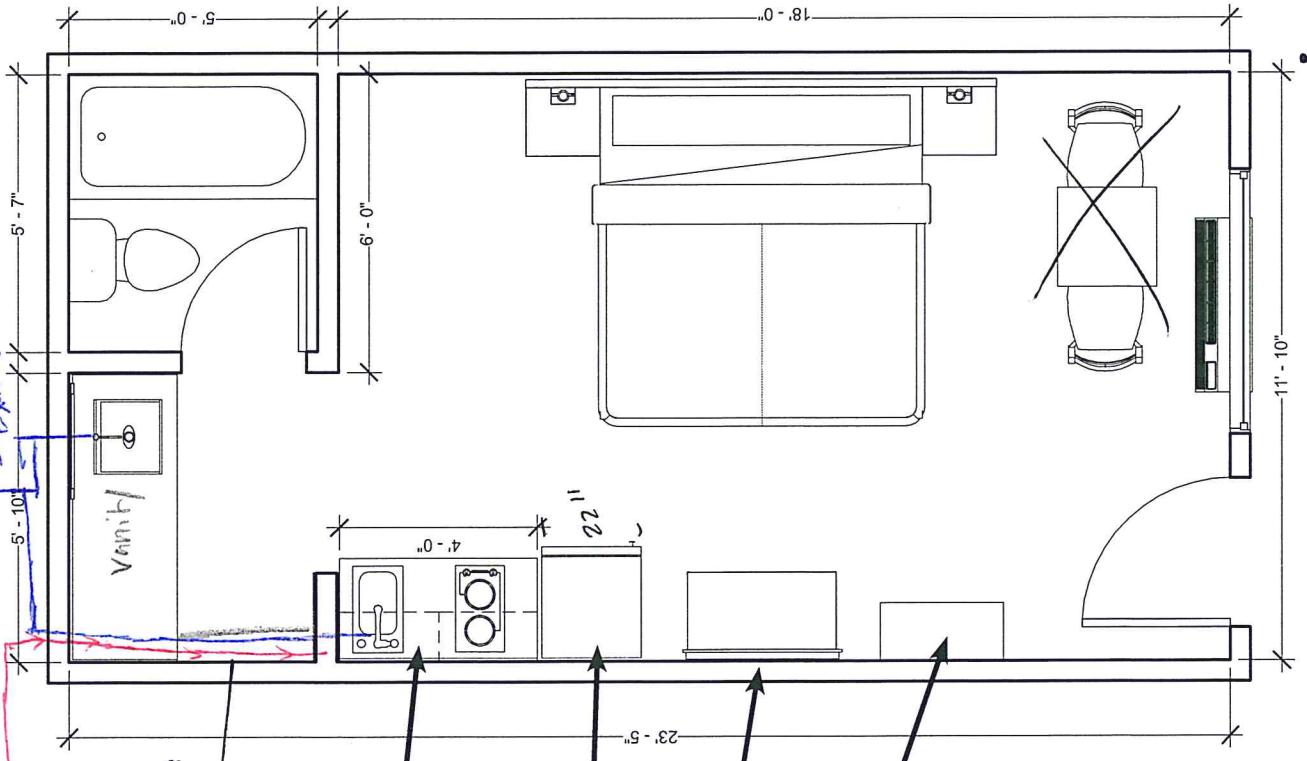

Guestroom Layouts

Single King - Kitchenette 2

Electrical
Plumbing

New line for Kitchen
Existing Lavatory Sink

*2x4 - Chase wall
2ft high for Electrical
and Plumbing*

*48" Kitchenette Unit
from Parth Hospitality
(New Addition)
All other is Existing*

Refrigerator

TV and 3 Shelf Dresser

Keyway Closet