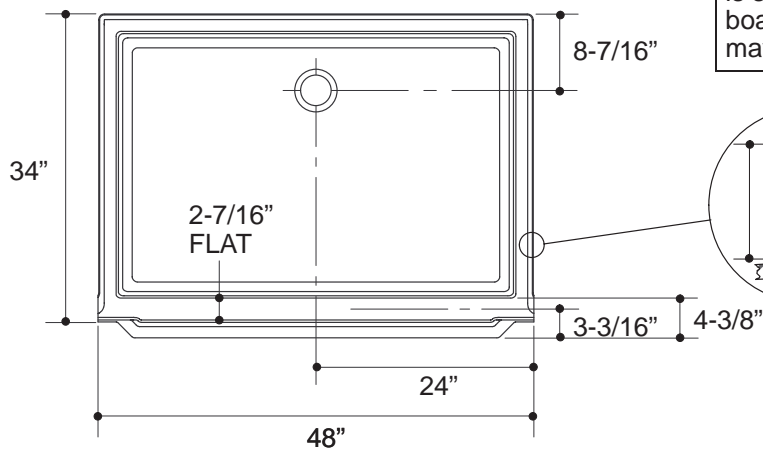

Product Information

Fixture:	
Weight	35 lbs.
Configuration	1-piece
Drain Outlet	3-3/8" D.

Installation Notes

Refer to installation instructions included with fixture before beginning installation.

IMPORTANT: When installing this unit with Kohler Portico[™] shower doors, the receptor will need to be recessed a minimum of 1/2" in from the water-resistant wall material to ensure proper door placement.

Roughing-In Notes

Fixture conforms to ANSI Standard Z124.2. All dimensions are nominal.

Stud opening tolerance (+1/4" -0"). When fire rated wall is specified, dimensions are to the inside of the wall board. Some shimming between stud frame and fixture may be required.