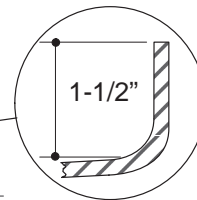

Product Information

Fixture:	
Weight	35 lbs.
Configuration	1-piece
Drain Outlet	3-3/8" D.

Installation Notes

Refer to installation instructions included with fixture before beginning installation.

IMPORTANT: When installing this unit with Kohler Portico[™] shower doors, the receptor will need to be recessed a minimum of 1/2" in from the water-resistant wall material to ensure proper door placement.

Roughing-In Notes

Fixture conforms to ANSI Standard Z124.2. All dimensions are nominal.

Stud opening tolerance (+1/4" -0"). When fire rated wall is specified, dimensions are to the inside of the wall board. Some shimming between stud frame and fixture may be required.