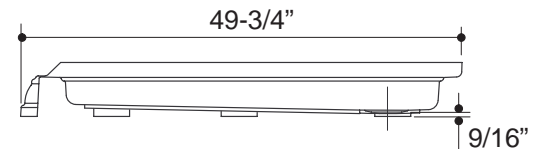

Ordering Information

Accessories/hardware:		
Drain	K-9132	recommended
Forum™ shower enclosure	K-703030	optional
Focal shower enclosure	K-701114	optional
Helios™ shower enclosure	K-704014	optional

Product Information

Fixture:	
Weight	55 lbs.
Configuration	1-piece
Drain Outlet	3-3/8" D.

Installation Notes

Refer to installation instructions included with fixture before beginning installation.

IMPORTANT: When installing this unit with Kohler Portico™ shower doors, the receptor will need to be recessed a minimum of 1/2" in from the water-resistant wall material to ensure proper door placement.

Roughing-In Notes

Fixture conforms to ANSI Standard Z124.2. All dimensions are nominal.

Stud opening tolerance (+1/4" -0"). When fire rated wall is specified, dimensions are to the inside of the wall board. Some shimming between stud frame and fixture may be required.

364