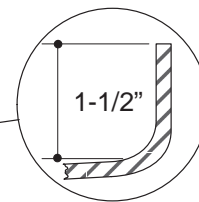

Product Information

Fixture:	
Weight	55 lbs.
Configuration	1-piece
Drain Outlet	3-3/8" D.

Installation Notes

Refer to installation instructions included with fixture before beginning installation.

IMPORTANT: When installing this unit with Kohler Portico[™] shower doors, the receptor will need to be recessed a minimum of 1/2" in from the water-resistant wall material to ensure proper door placement.

Roughing-In Notes

Fixture conforms to ANSI Standard Z124.2. All dimensions are nominal.

Stud opening tolerance (+1/4" -0"). When fire rated wall is specified, dimensions are to the inside of the wall board. Some shimming between stud frame and fixture may be required.