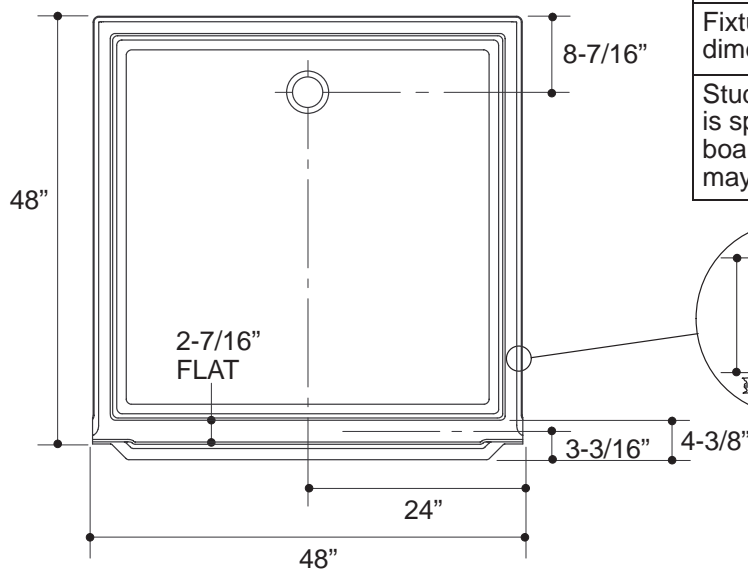

Product Information

Fixture:	
Weight	55 lbs.
Configuration	1-piece
Drain Outlet	3-3/8" D.

Installation Notes

Refer to installation instructions included with fixture before beginning installation.

IMPORTANT: When installing this unit with Kohler Portico[™] shower doors, the receptor will need to be recessed a minimum of 1/2" in from the water-resistant wall material to ensure proper door placement.

Roughing-In Notes

Fixture conforms to ANSI Standard Z124.2. All dimensions are nominal.

Stud opening tolerance (+1/4" -0"). When fire rated wall is specified, dimensions are to the inside of the wall board. Some shimming between stud frame and fixture may be required.