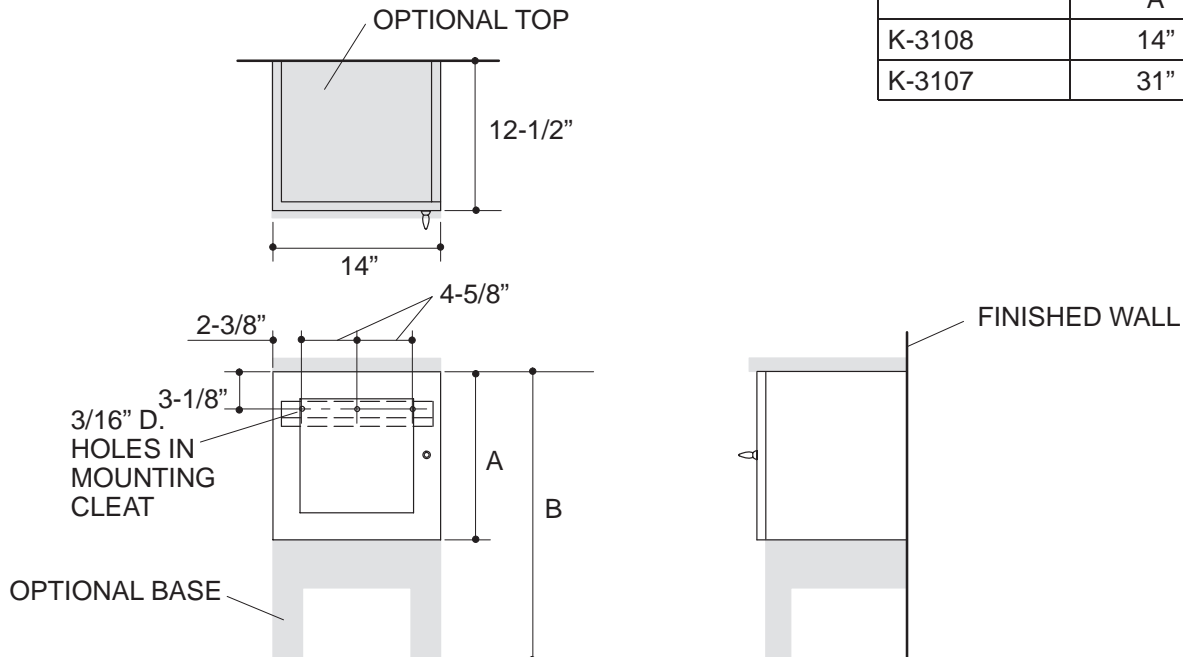

### Ordering Information

Applicable product:		
Storage case (14" high)	K-3108	shown
Storage case (31" high)	K-3107	not shown
Accessories/hardware:		
4-legged base	K-3109	optional
2-legged base	K-3110	optional
Case top (14" x 13")	K-3045	optional

### Installation Notes

Refer to installation instructions included with fixture before beginning installation.

Roughing-In Notes		
	A	B
K-3108	14"	24"
K-3107	31"	41"

116