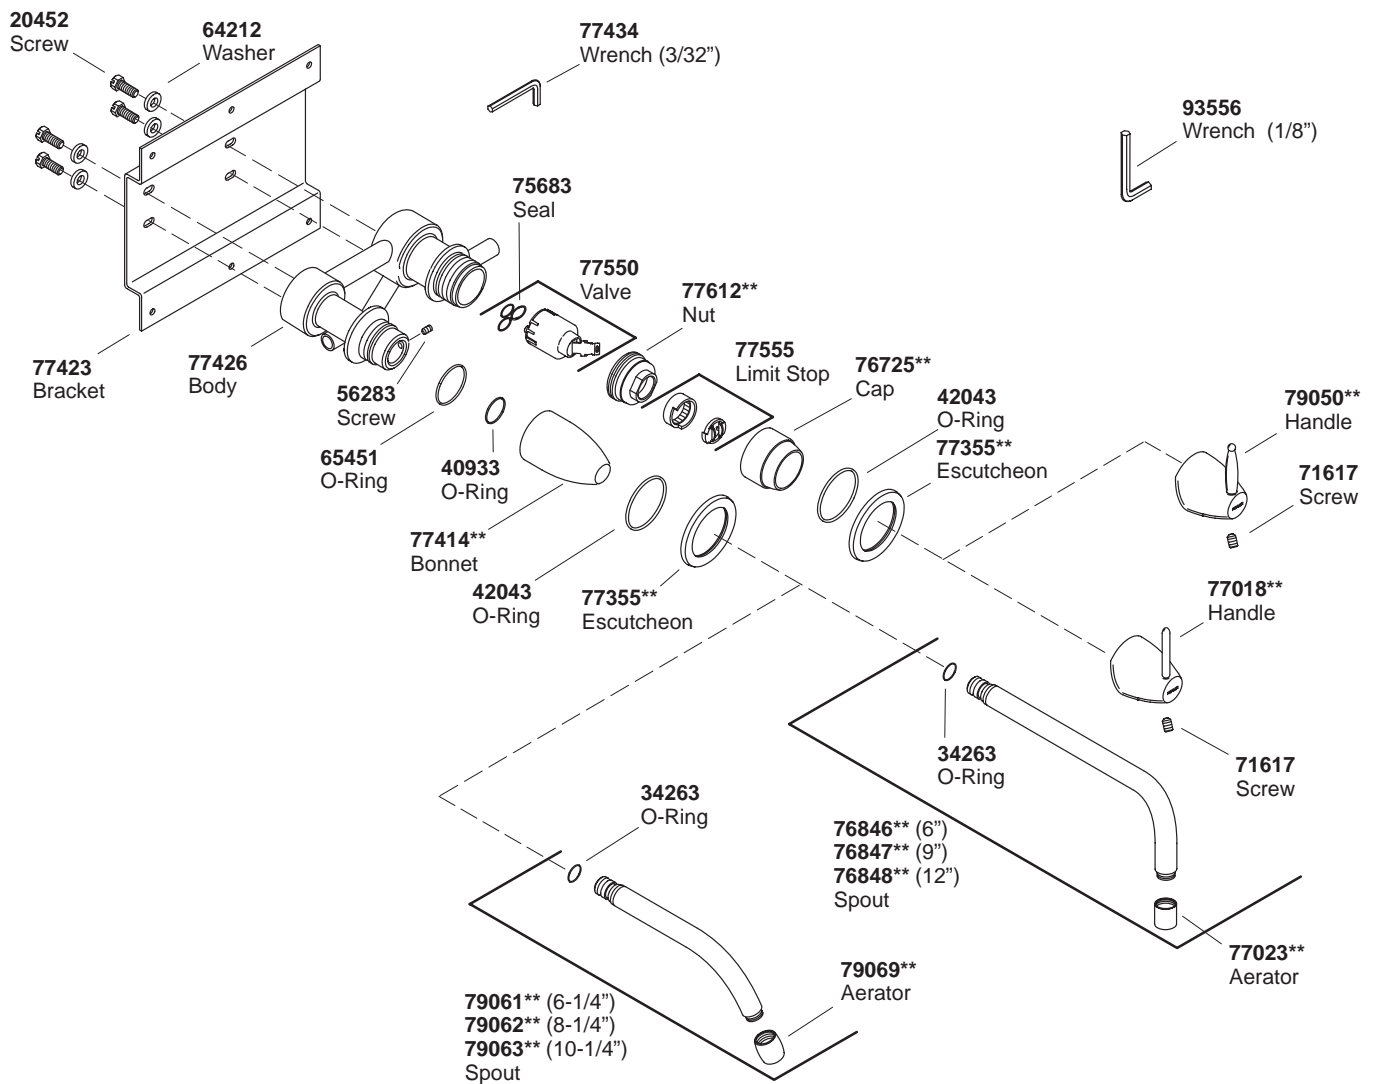

KOHLER® SERVICE PARTS

FALLING WATER KITCHEN/BAR/LAVATORY WALL-MOUNT FAUCET

K#	6" Spout	6-1/4" Spout	8-1/4" Spout	9" Spout	10-1/4" Spout	12" Spout	Valve Only
K-T194-**-AA		X					
K-T195-**-AA	X						
K-T196-**-AA			X				
K-T197-**-AA				X			
K-T198-**-AA					X		
K-T199-**-AA						X	
K-307-K-NA-AA							X

**Finish/color code must be specified when ordering.