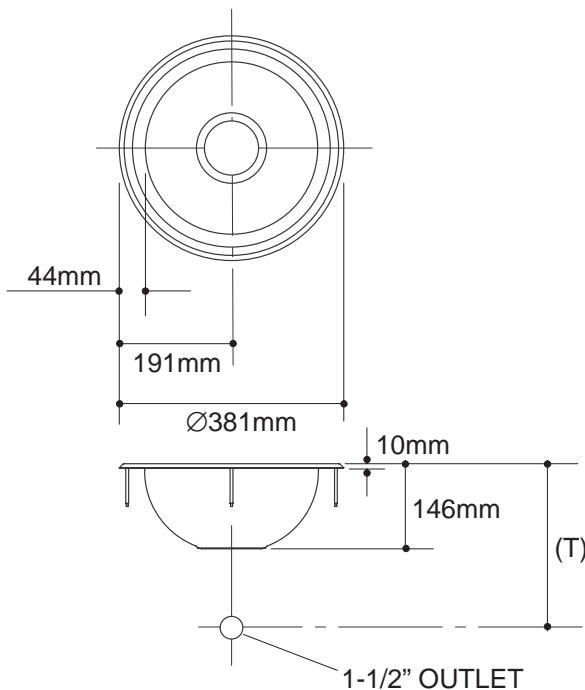

Ordering Information

Accessories/hardware:		
ProAvatar™ faucet	K-6340-BP	recommended

Product Information

Fixture*:		basin area	water depth
Sink		Ø292mm	133mm
Outlet	Ø92mm		
* Approximate measurements for comparison only.			

Included components:	
Installation hardware	56655
Wire rack	87363
Cutout template	86567-7

Installation Notes

Refer to installation instructions included with fixture before beginning installation.

Roughing-In Notes

Fixture dimensions are nominal and conform to tolerances in ASME/ANSI Standard A112.19.3M.

(T) Drain typically 276mm.

1.25>116