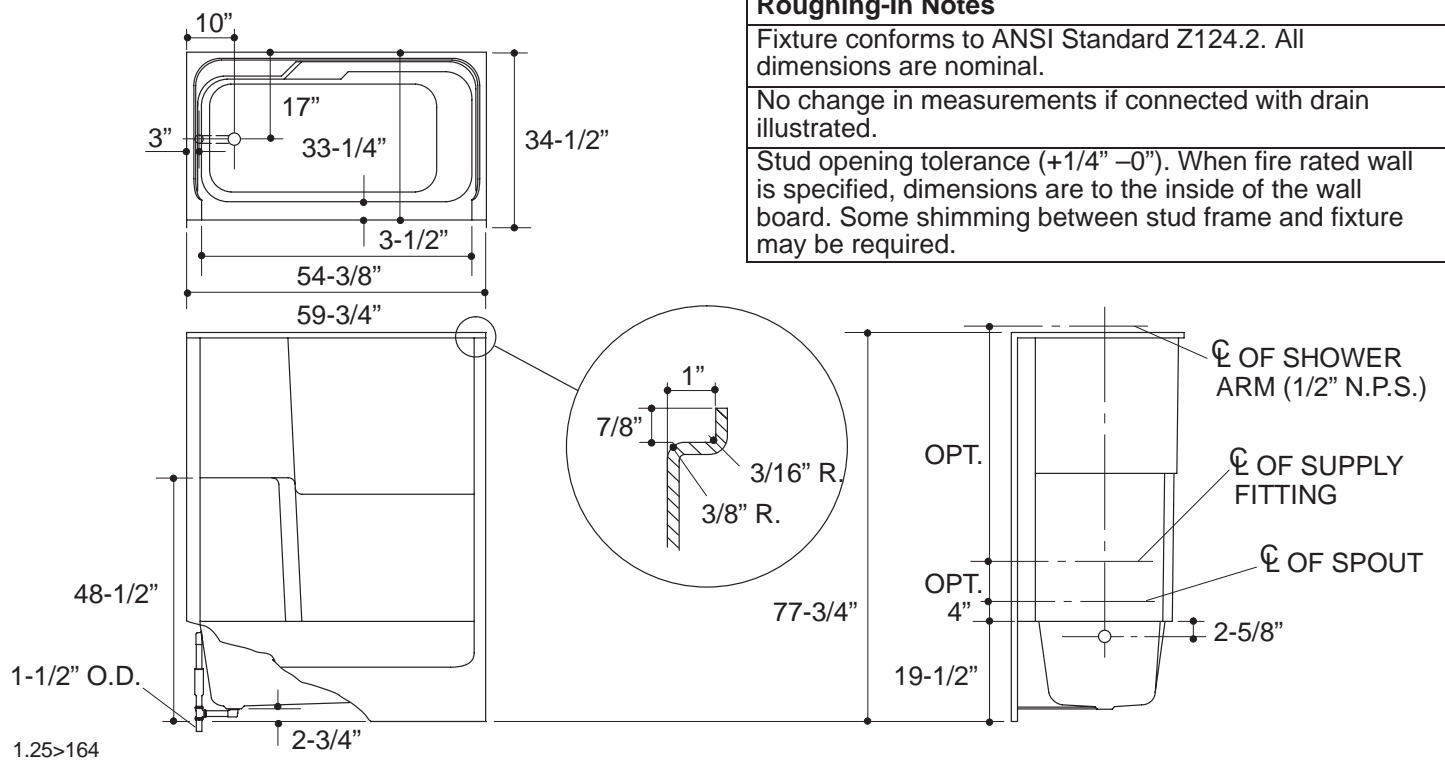

Ordering Information

Applicable product:		
Left outlet	K-1685	shown
Right outlet	K-1686	not shown
Accessories/hardware:		
Focal bath door or Forum™ bath door or Helios™ bath door or Helios™ bath screen	K-701025 or K-703012 or K-704010 or K-704012	recommended

Product Information

Fixture*:	basin area	top area	weight
Bathing well	45" x 22"	53" x 25"	150 lbs.
	water depth	capacity	
To overflow	12"	50 gals.	
* Approximate measurements for comparison only.			

Installation Notes

Refer to installation instructions included with fixture before beginning installation.

Fixture not drilled for supply fittings.

Shimming may be required to level fixture.

Roughing-In Notes
Fixture conforms to ANSI Standard Z124.2. All dimensions are nominal.
No change in measurements if connected with drain illustrated.
Stud opening tolerance (+1/4" -0"). When fire rated wall is specified, dimensions are to the inside of the wall board. Some shimming between stud frame and fixture may be required.