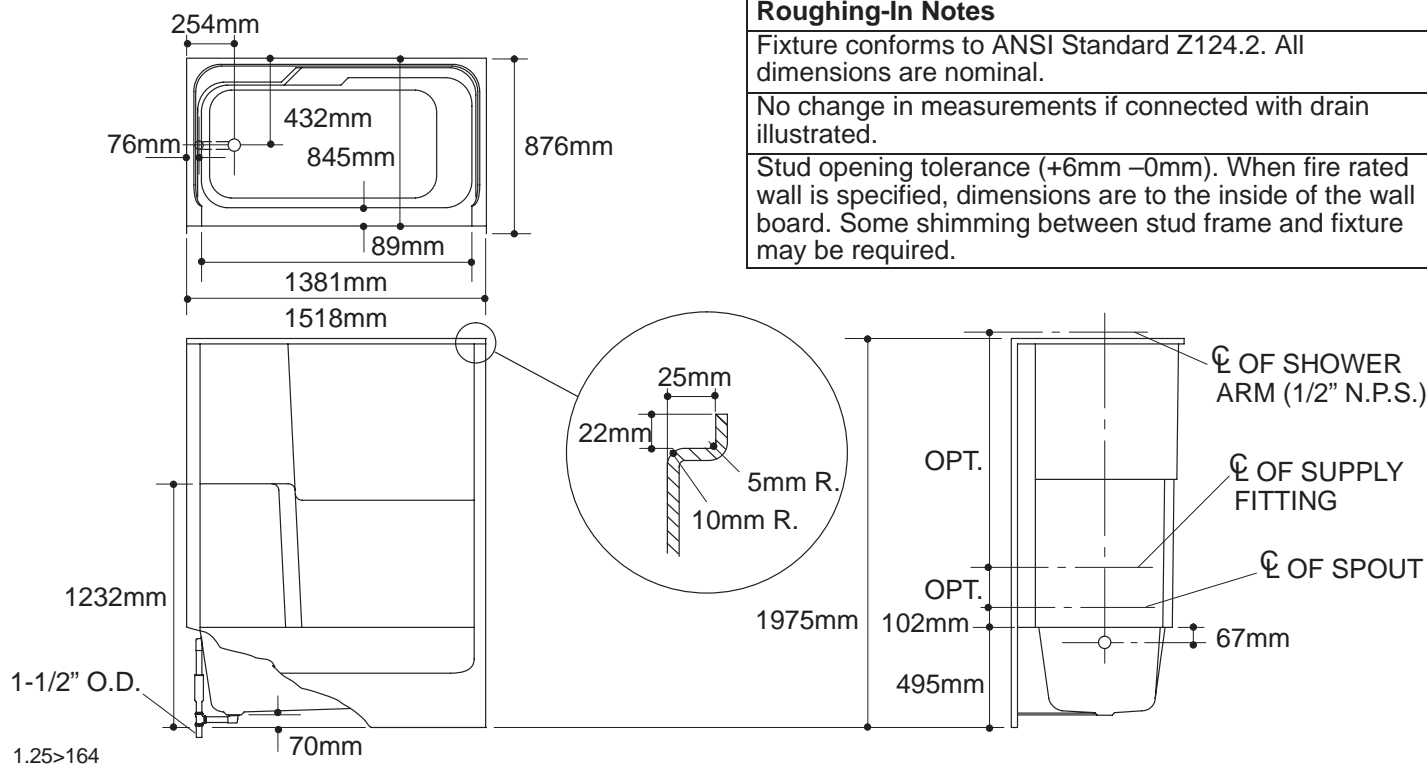

Ordering Information

| | | |
|---|--|-------------|
| Applicable product: | | |
| Left outlet | K-1685 | shown |
| Right outlet | K-1686 | not shown |
| Accessories/hardware: | | |
| Focal bath door or Forum™ bath door or Helios™ bath door or Helios™ bath screen | K-701025 or K-703012 or K-704010 or K-704012 | recommended |

Product Information

| Fixture*: | basin area | top area | weight |
|--------------|--------------|--------------|--------|
| Bathing well | 1143 x 559mm | 1346 x 635mm | 68 Kg. |
| | water depth | capacity | |
| To overflow | 305mm | 189 litres | |

* Approximate measurements for comparison only.

Installation Notes

Refer to installation instructions included with fixture before beginning installation.

Fixture not drilled for supply fittings.

Shimming may be required to level fixture.

Roughing-In Notes

Fixture conforms to ANSI Standard Z124.2. All dimensions are nominal.

No change in measurements if connected with drain illustrated.

Stud opening tolerance (+6mm -0mm). When fire rated wall is specified, dimensions are to the inside of the wall board. Some shimming between stud frame and fixture may be required.