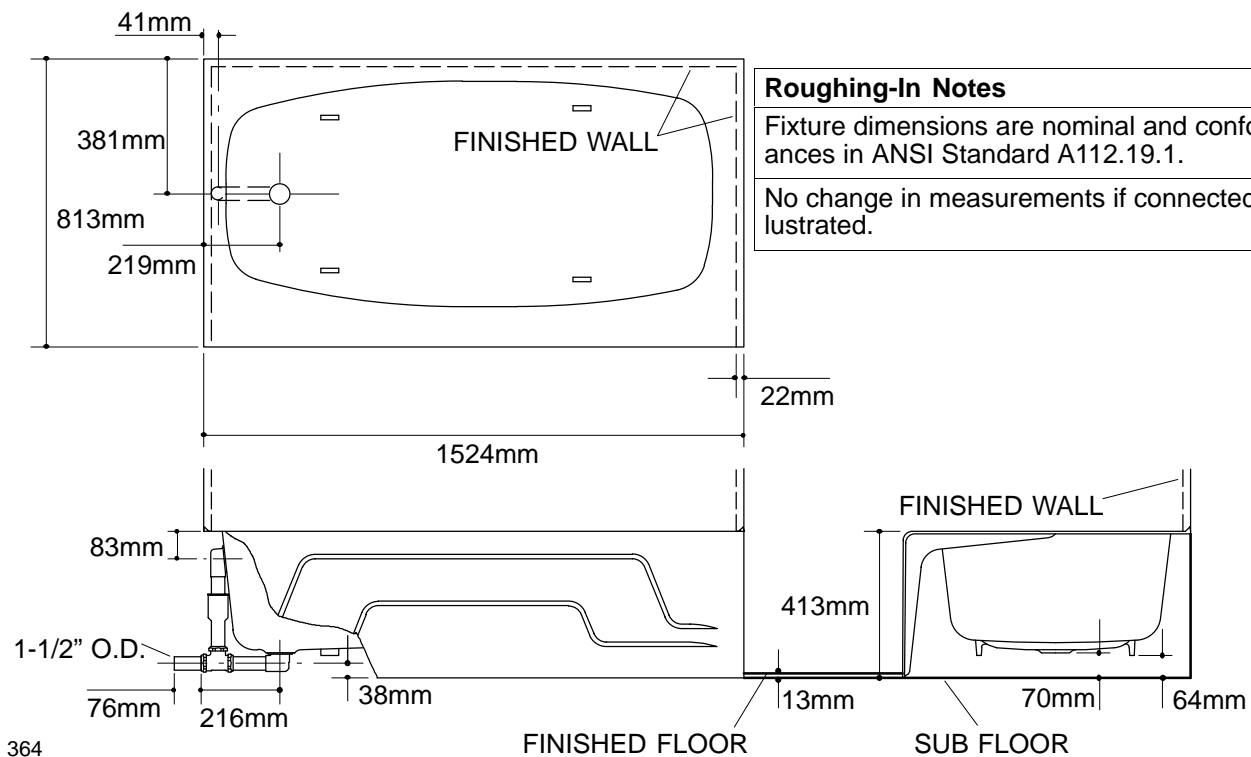

Ordering Information

Applicable product:		
Left outlet	K-519	shown
Right outlet	K-520	not shown
Accessories/hardware:		
Drain	K-7160-AF	recommended

Product Information

ADA compliant.			
Fixture*:	basin area	top area	weight
Bathing well	1041 x 559mm	1372 x 635mm	156 Kg.
	water depth	capacity	
To overflow	219mm	132 litres	
* Approximate measurements for comparison only.			

Installation Notes

Refer to installation instructions included with fixture before beginning installation.

364