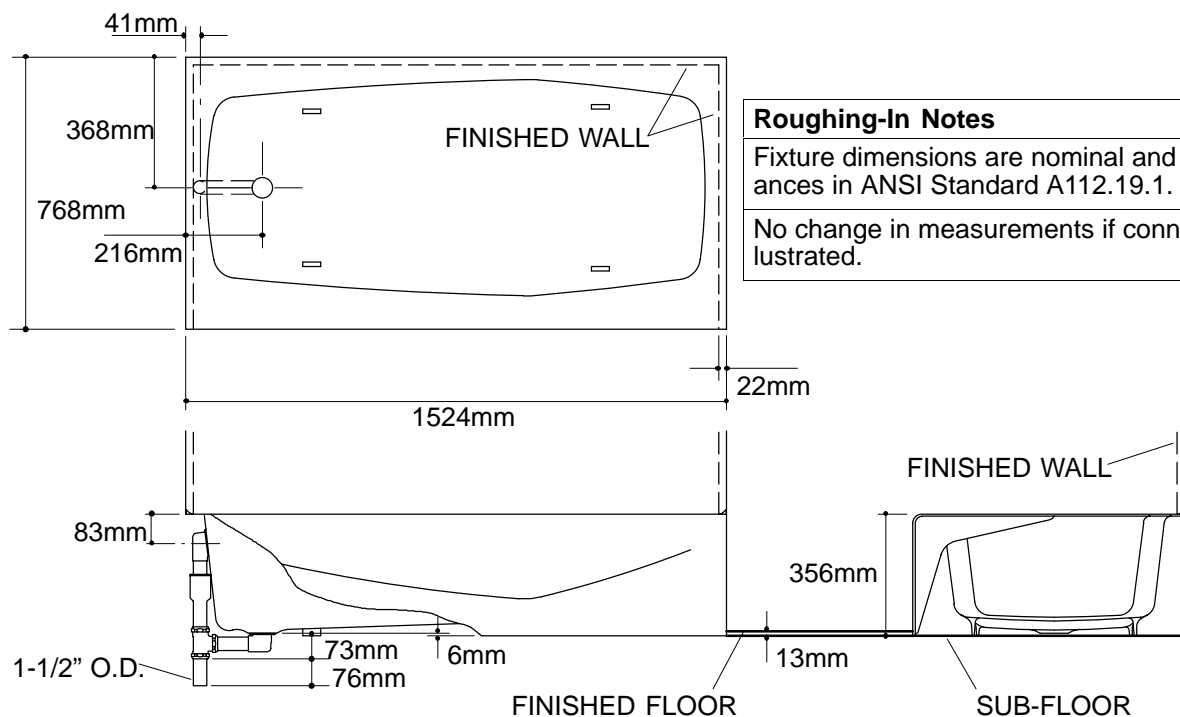

### Ordering Information

Applicable product:		
Left outlet	K-715	shown
Right outlet	K-716	not shown
Accessories/hardware:		
Drain	K-7160-TF	recommended

### Product Information

Fixture*:	basin area	top area	weight
Bathing well	1143 x 559mm	1397 x 610mm	143 Kg.
	water depth	capacity	
To overflow	219mm	125 litres	
* Approximate measurements for comparison only.			

### Installation Notes

Refer to installation instructions included with fixture before beginning installation.

**Roughing-In Notes**  
 Fixture dimensions are nominal and conform to tolerances in ANSI Standard A112.19.1.  
 No change in measurements if connected with drain illustrated.