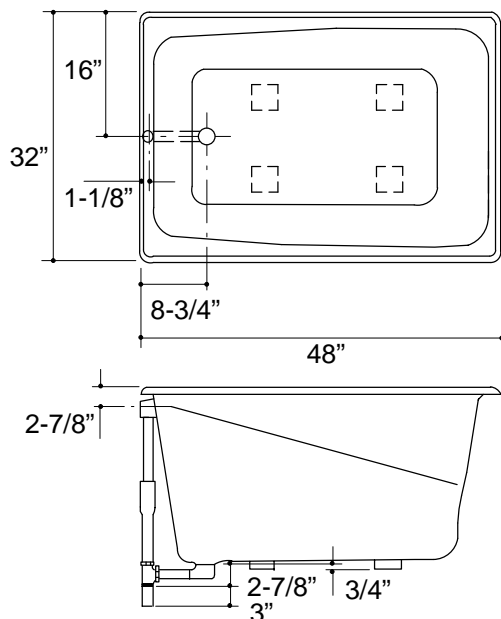

Ordering Information

Accessories/hardware:		
Drain	K-7163	required
Apron	K-1495	recommended
Vinyl tiling-in bead*	K-1179	optional

*Use K-1179 vinyl bead when wall material contacts any top surface of bath.

Product Information

Fixture*:	basin area	top area	weight
Bathing well	36" x 21"	42" x 26"	60 lbs.
	water depth	capacity	
To overflow	17-7/8"	68 gal.	

* Approximate measurements for comparison only.

Included Components:	
Repose™ vinyl bath pillow	61482

Installation Notes

Refer to installation instructions included with fixture before beginning installation.

Roughing-In Notes

Fixture dimensions are nominal and conform to tolerances in ANSI Standard Z124.1.

No change in measurements if connected with drain illustrated.

Cut-out	46-1/2" x 30-1/2"
---------	-------------------

1.25>132

K-1490-X Greek® Bath
105025-1-AA (9624)

KOHLER®