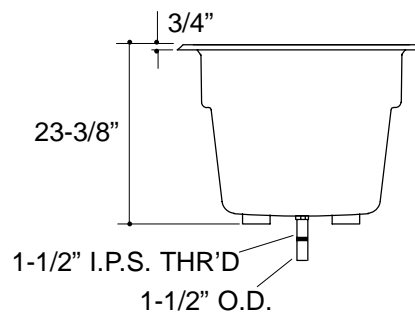

Product Information

Fixture*:	basin area	top area	weight
Bathing well	36" x 21"	42" x 26"	60 lbs.
	water depth	capacity	
To overflow	17-7/8"	68 gal.	

* Approximate measurements for comparison only.

Included Components:	
Repose™ vinyl bath pillow	61482

Installation Notes

Refer to installation instructions included with fixture before beginning installation.

Roughing-In Notes

Fixture dimensions are nominal and conform to tolerances in ANSI Standard Z124.1.

No change in measurements if connected with drain illustrated.

Cut-out	46-1/2" x 30-1/2"
---------	-------------------

1.25>132

K-1490-X Greek® Bath
105025-1-AA (9624)

KOHLER®