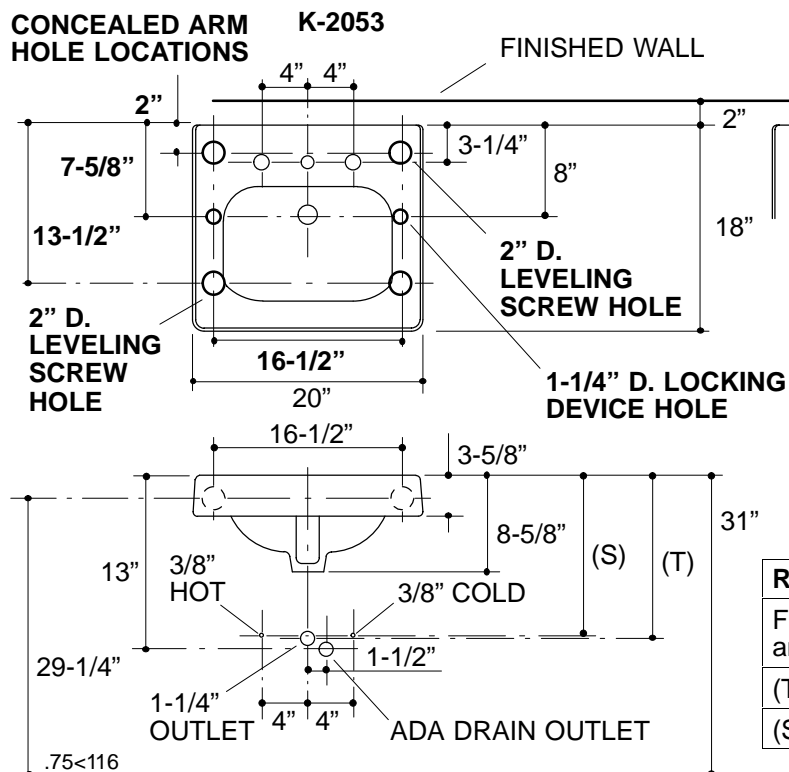

Ordering Information

Applicable product:		
8" centers lavatory	K-2053	shown
4" centers lavatory	K-2054	not shown
Accessories/hardware:		
Drain	K-13885	optional
Trap	K-8998	optional

Product Information

ADA compliant when installed with K-13885 offset drain.			
Fixture*:		basin area	water depth
Lavatory		15" x 10"	5-5/8"
Outlet	1-3/4" D.		
* Approximate measurements for comparison only.			
Holes	K-2053	K-2054	
Spout	1-3/16" D.	1-3/16" D.	
Faucet	1-3/8" D.	1-3/16" D.	

Roughing-In Notes

Fixture dimensions are nominal and conform to tolerances in ASME Standard A112.19.2M.

(T) Pop-up drain 14-1/4", grid drain 13-3/8".

(S) 14" (Based on 12" riser which may require cutting).