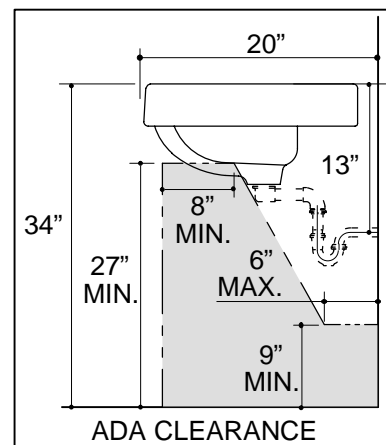

Ordering Information

Applicable product:		
8" centers lavatory	K-2053	shown
4" centers lavatory	K-2054	not shown
Accessories/hardware:		
Drain	K-13885	optional
Trap	K-8998	optional

Product Information

ADA compliant when installed with K-13885 offset drain.			
Fixture*:		basin area	water depth
Lavatory		15" x 10"	5-5/8"
Outlet	1-3/4" D.		
* Approximate measurements for comparison only.			
Holes	K-2053	K-2054	
Spout	1-3/16" D.	1-3/16" D.	
Faucet	1-3/8" D.	1-3/16" D.	

Roughing-In Notes

Fixture dimensions are nominal and conform to tolerances in ASME Standard A112.19.2M.

(T) Pop-up drain 14-1/4", grid drain 13-3/8".

(S) 14" (Based on 12" riser which may require cutting).