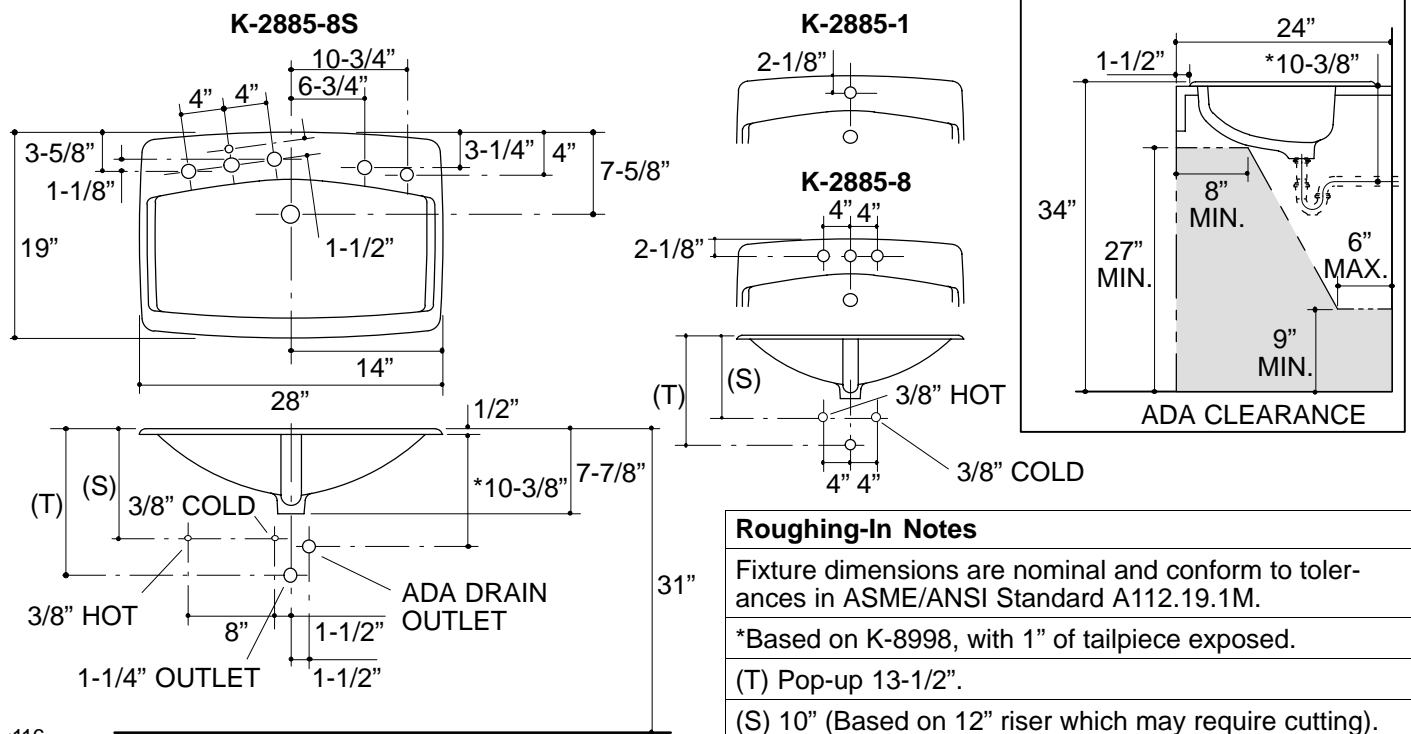

Ordering Information

Applicable product:		
8" centers lavatory	K-2885-8S	shown
Single-hole lavatory	K-2885-1	not shown
8" centers centered lavatory	K-2885-8	not shown
Accessories/hardware:		
Alterna faucet	K-6962-2	required
Trap	K-8998	recommended

Product Information

ADA compliant.			
Fixture*:		basin area	water depth
Lavatory		24" x 13"	4-1/4"
Outlet	1-11/16" D.		
* Approximate measurements for comparison only.			
Holes	K-2885-8S	K-2885-1	K-2885-8
Spout	1-3/8" D.	1-3/8" D.	1-3/8" D.
Faucet	1-5/16" D.		1-5/16" D.
Lift rod	3/4" D.		
Spray	1-1/4" D.		
Liquid dispenser	1-1/4" D.		
Included Components:			
Overflow ferrule			44071
Cutout template			101090