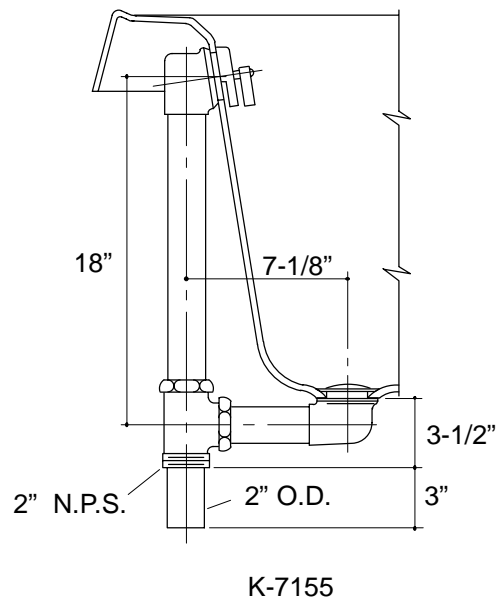

CLEARPASS

PRODUCT DIAGRAM