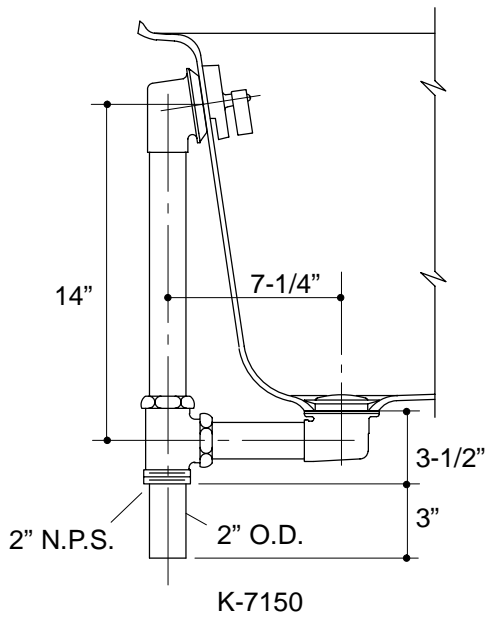

CLEARPASS

PRODUCT DIAGRAM