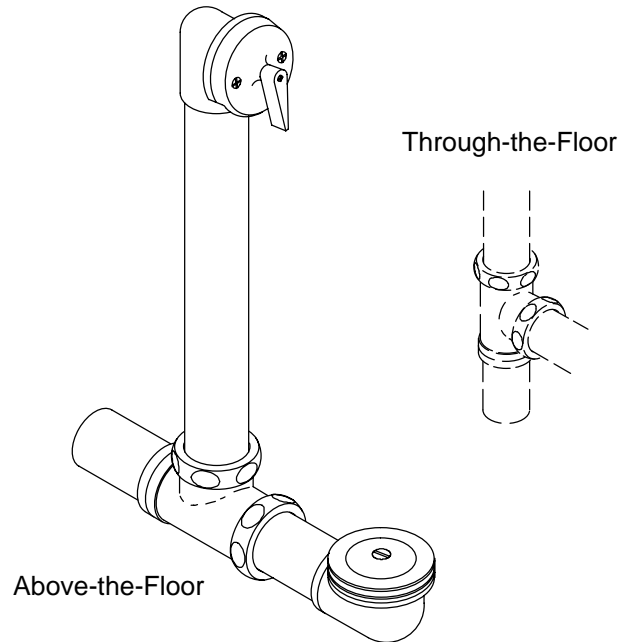

DRAIN
K-7150
ALSO K-7155

FEATURES

- 17 gauge brass construction
- Above- or through-the-floor installation options
- Adjustable trip lever pop-up drain
- 2" connection
- Brass tailpiece

CODES/STANDARDS APPLICABLE

Specified model meets or exceeds the following:

- ASME/ANSI A112.18.1M
- IAPMO/UPC

COLORS/FINISHES

- CP Polished Chrome
- PB Polished Brass
- Other Refer to Faucets Price Book for additional finishes

SPECIFIED MODEL:

Model	Description			
K-7150	For Carmont™ Bath	☐CP		
K-7155	For Super Bath™ Whirlpool	☐CP	☐PB	☐Other_____

PRODUCT SPECIFICATION:

Bath drain shall be of brass construction. Drain shall include an adjustable trip lever pop-up drain with 2" connection and brass tailpiece. Drain shall feature above- or through-the-floor installation options. K-7150 is intended for Carmont installations. K-7155 is intended for Super Bath whirlpool installations. Drain shall be Kohler Model K-_____-_____.